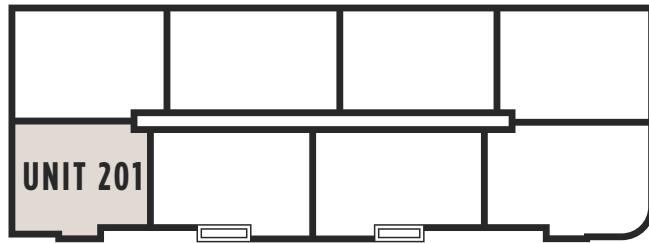

THE EXCHANGE
LUXURY APARTMENTS

NORTH BUILDING — UNIT 201

1300 SWEET HOME ROAD, AMHERST NY

NORTH BUILDING
UNIT 201-1,626 SQ. FT.

For leasing information
and availability please call:
716.691.7444

- 2 bedroom / 2 bathroom
- 2 Walk-in closets
- Double vanity in master
- Modern kitchen with island
- Beverage center in island
- Open floor plan
- Laundry in unit
- Corner unit
- White quartz countertop
- 10' ceilings
- Stainless steel appliances
- Custom maple cabinets
- Hardwood floors
- Overhead rain shower