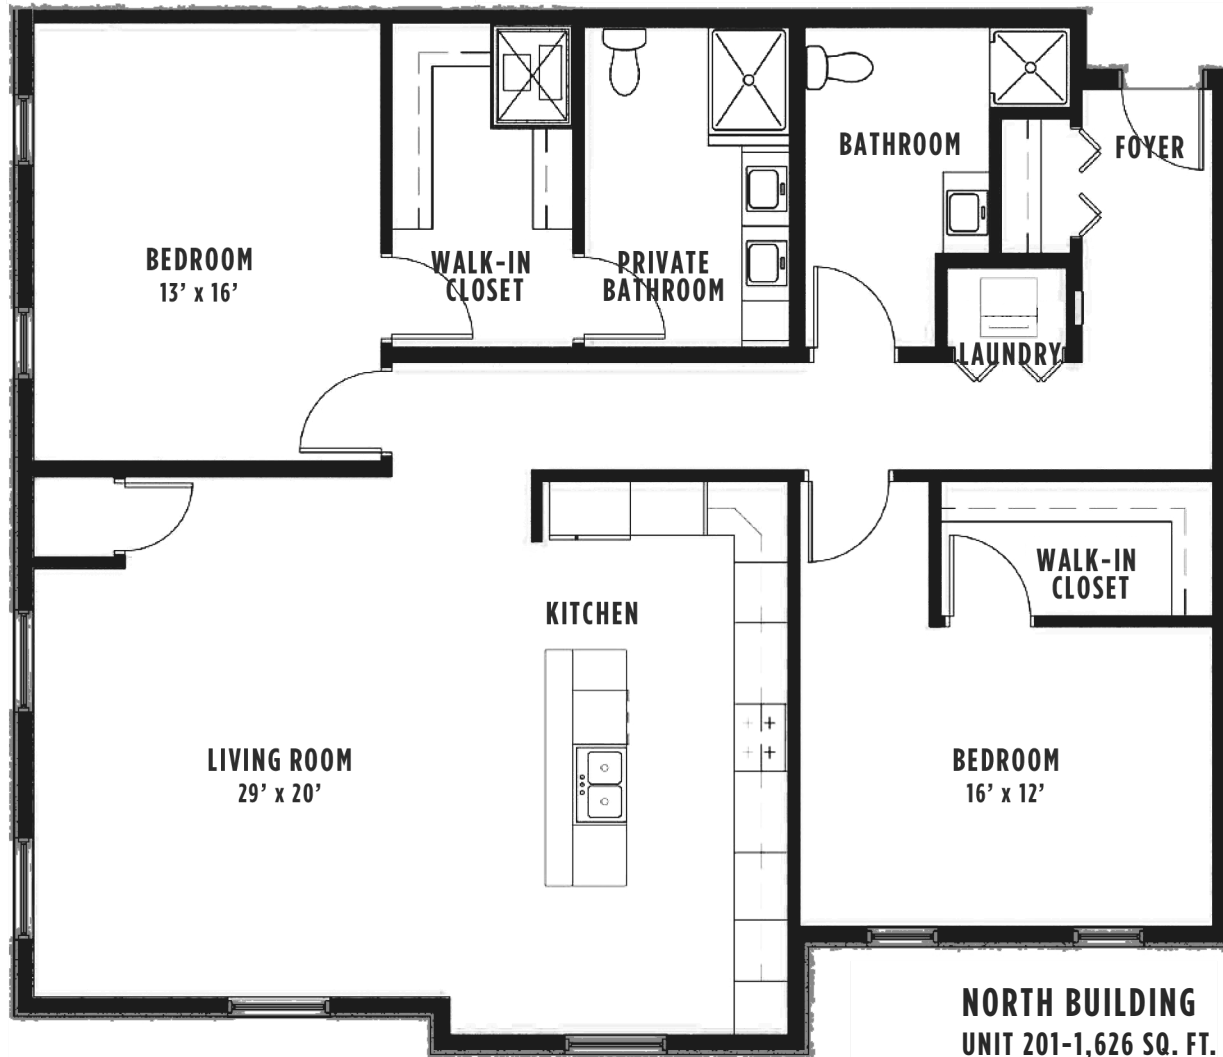

THE EXCHANGE
LUXURY APARTMENTS

NORTH BUILDING — UNIT 201

1300 SWEET HOME ROAD, AMHERST NY

NORTH BUILDING
UNIT 201-1,626 SQ. FT.

For leasing information
and availability please call:
716.691.7444

- 2 bedroom / 2 bathroom
- 2 Walk-in closets
- Double vanity in master
- Modern kitchen with island
- Beverage center in island
- Open floor plan
- Laundry in unit
- Corner unit
- White quartz countertop
- 10' ceilings
- Stainless steel appliances
- Custom maple cabinets
- Hardwood floors
- Overhead rain shower

UNIVERSITY PLACE

BEVILACQUA
DEVELOPMENT L.P.

All dimensions are approximate and subject to normal construction variances and tolerances. These materials are subject to change without notice and are for marketing purposes only.