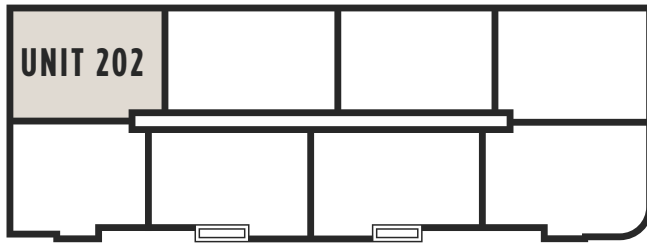

THE EXCHANGE
LUXURY APARTMENTS

NORTH BUILDING — UNIT 202

1300 SWEET HOME ROAD, AMHERST NY

NORTH BUILDING
UNIT 202-1,712 SQ. FT.

For leasing information
and availability please call:
716.691.7444

- 2 bedroom / 2 bathroom
- 2 Walk-in closets
- Double vanity in master
- Modern kitchen with island
- Beverage center in island
- White quartz countertop
- Stainless steel appliances
- Custom maple cabinets
- Open floor plan
- Laundry in unit
- Corner unit
- 10' ceilings
- Hardwood floors
- Overhead rain shower