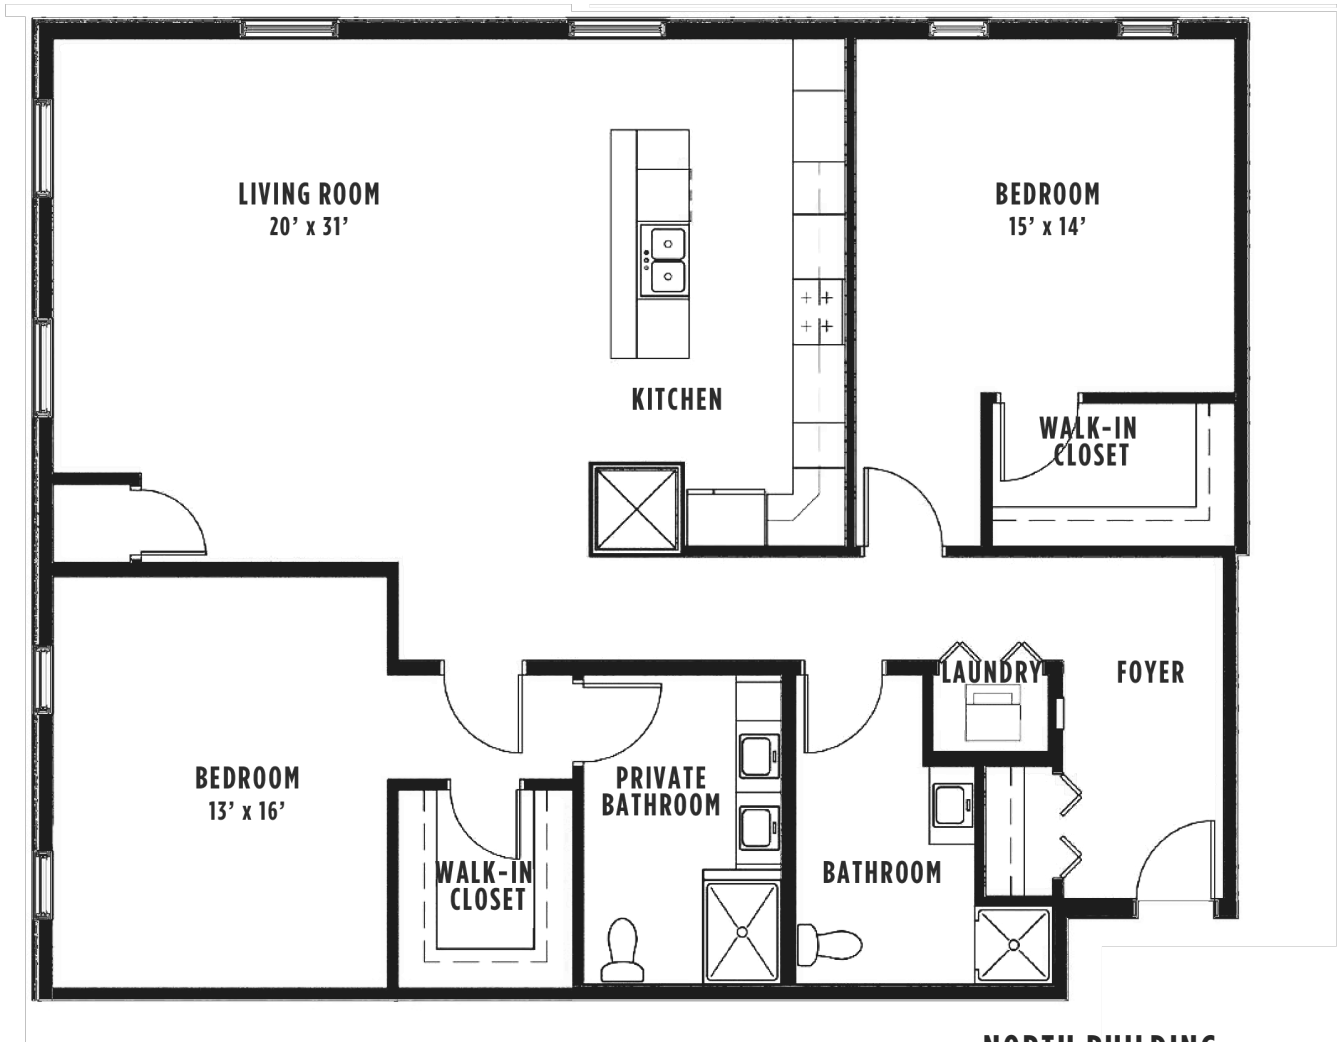

THE EXCHANGE
LUXURY APARTMENTS

NORTH BUILDING — UNIT 202

1300 SWEET HOME ROAD, AMHERST NY

NORTH BUILDING
UNIT 202-1,712 SQ. FT.

For leasing information
and availability please call:
716.691.7444

- 2 bedroom / 2 bathroom
- 2 Walk-in closets
- Double vanity in master
- Modern kitchen with island
- Beverage center in island
- White quartz countertop
- Stainless steel appliances
- Custom maple cabinets
- Open floor plan
- Laundry in unit
- Corner unit
- 10' ceilings
- Hardwood floors
- Overhead rain shower

UNIVERSITY PLACE

BEVILACQUA
DEVELOPMENT L.P.

All dimensions are approximate and subject to normal construction variances and tolerances. These materials are subject to change without notice and are for marketing purposes only.