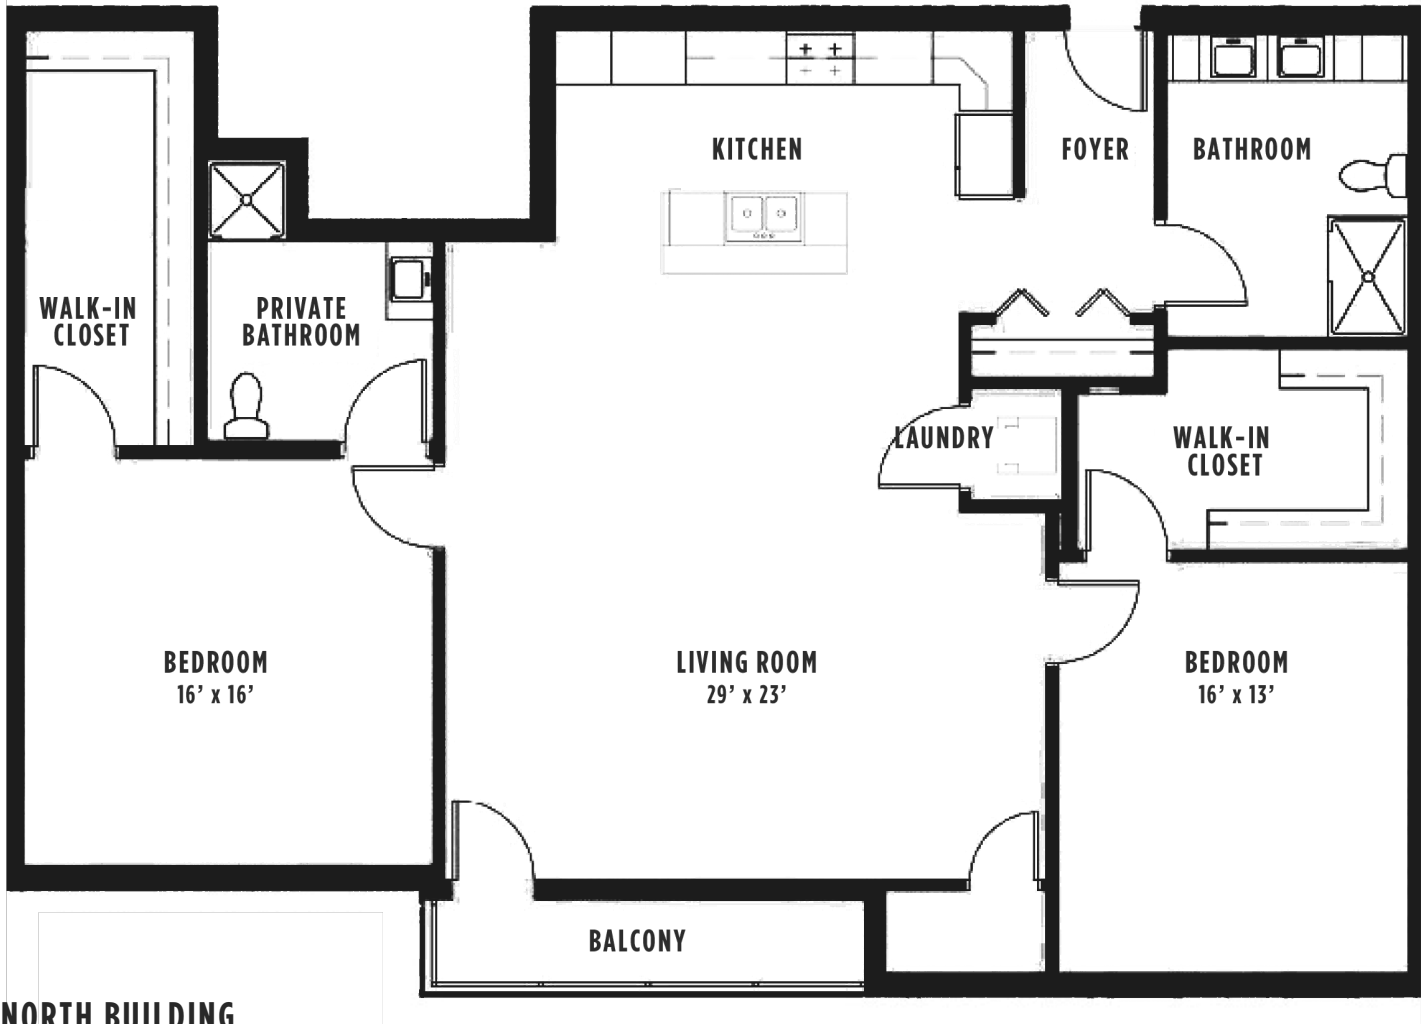

## NORTH BUILDING — UNIT 203

1300 SWEET HOME ROAD, AMHERST NY

**NORTH BUILDING**  
UNIT 203-1,727 SQ. FT.

For leasing information  
and availability please call:  
**716.691.7444**

- 2 bedroom / 2 bathroom
- 2 Walk-in closets
- Double vanity in master
- Modern kitchen with island
- Beverage center in island
- Open floor plan
- Laundry in unit
- Private balcony
- White quartz countertop
- 10' ceilings
- Stainless steel appliances
- Custom maple cabinets
- Hardwood floors
- Overhead rain shower

UNIVERSITY PLACE

**BEVILACQUA**  
DEVELOPMENT L.P.

All dimensions are approximate and subject to normal construction variances and tolerances. These materials are subject to change without notice and are for marketing purposes only.