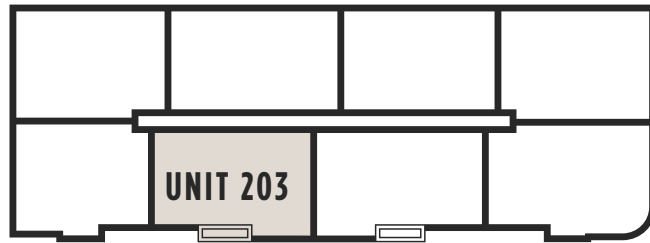

## NORTH BUILDING — UNIT 203

1300 SWEET HOME ROAD, AMHERST NY

**NORTH BUILDING**  
UNIT 203-1,727 SQ. FT.

For leasing information  
and availability please call:  
**716.691.7444**

- 2 bedroom / 2 bathroom
- 2 Walk-in closets
- Double vanity in master
- Modern kitchen with island
- Beverage center in island
- Open floor plan
- Laundry in unit
- Private balcony
- White quartz countertop
- 10' ceilings
- Stainless steel appliances
- Custom maple cabinets
- Hardwood floors
- Overhead rain shower