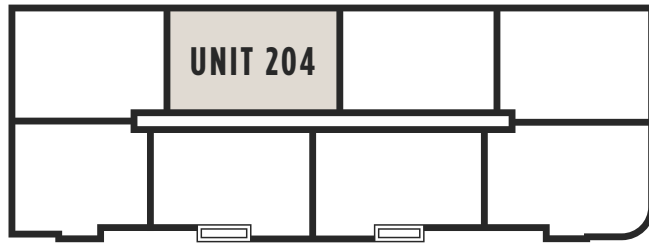

THE EXCHANGE
LUXURY APARTMENTS

NORTH BUILDING — UNIT 204

1300 SWEET HOME ROAD, AMHERST NY

NORTH BUILDING

UNIT 204-1,676 SQ. FT.

For leasing information
and availability please call:
716.691.7444

- 2 bedroom / 2 bathroom
- 2 Walk-in closets
- Double vanity in master
- Modern kitchen with island
- Beverage center in island
- White quartz countertop
- Stainless steel appliances
- Custom maple cabinets
- Open floor plan
- Laundry in unit
- Interior unit
- 10' ceilings
- Hardwood floors
- Overhead rain shower