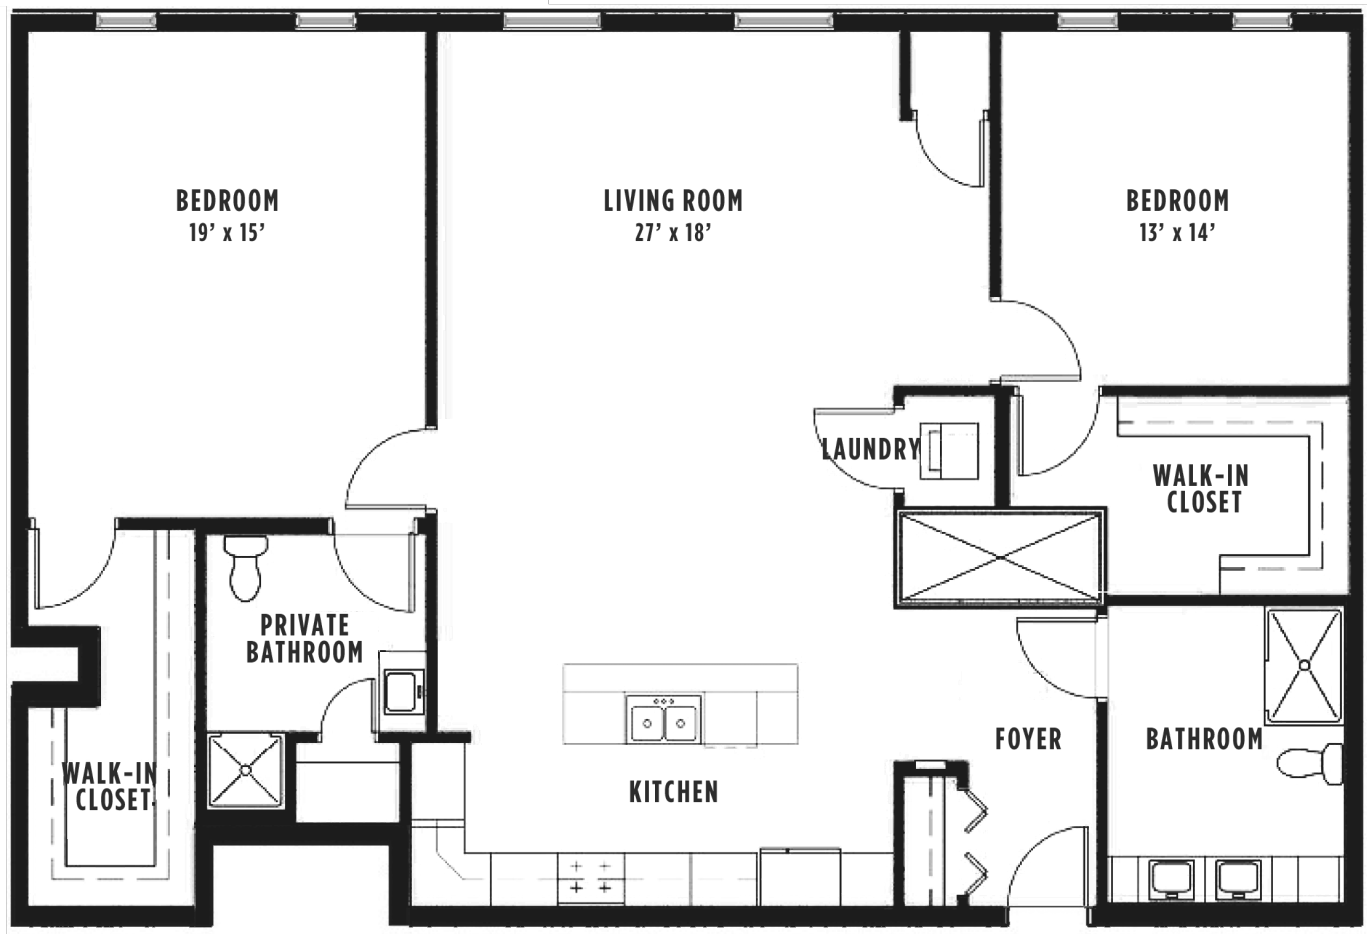

THE EXCHANGE
LUXURY APARTMENTS

NORTH BUILDING — UNIT 204

1300 SWEET HOME ROAD, AMHERST NY

NORTH BUILDING

UNIT 204-1,676 SQ. FT.

For leasing information
and availability please call:
716.691.7444

- 2 bedroom / 2 bathroom
- 2 Walk-in closets
- Double vanity in master
- Modern kitchen with island
- Beverage center in island
- White quartz countertop
- Stainless steel appliances
- Custom maple cabinets
- Open floor plan
- Laundry in unit
- Interior unit
- 10' ceilings
- Hardwood floors
- Overhead rain shower

UNIVERSITY PLACE

BEVILACQUA
DEVELOPMENT L.P.

All dimensions are approximate and subject to normal construction variances and tolerances. These materials are subject to change without notice and are for marketing purposes only.