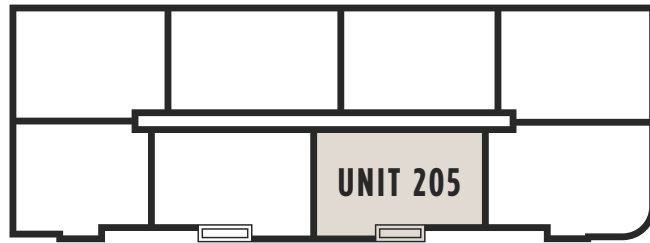

## NORTH BUILDING — UNIT 205

1300 SWEET HOME ROAD, AMHERST NY

**NORTH BUILDING**  
UNIT 205-1,707 SQ. FT.

For leasing information  
and availability please call:  
**716.691.7444**

- 2 bedroom / 2 bathroom
- 2 Walk-in closets
- Double vanity in master
- Modern kitchen with island
- Beverage center in island
- White quartz countertop
- Stainless steel appliances
- Custom maple cabinets
- Open floor plan
- Laundry in unit
- Private balcony
- 10' ceilings
- Hardwood floors
- Overhead rain shower