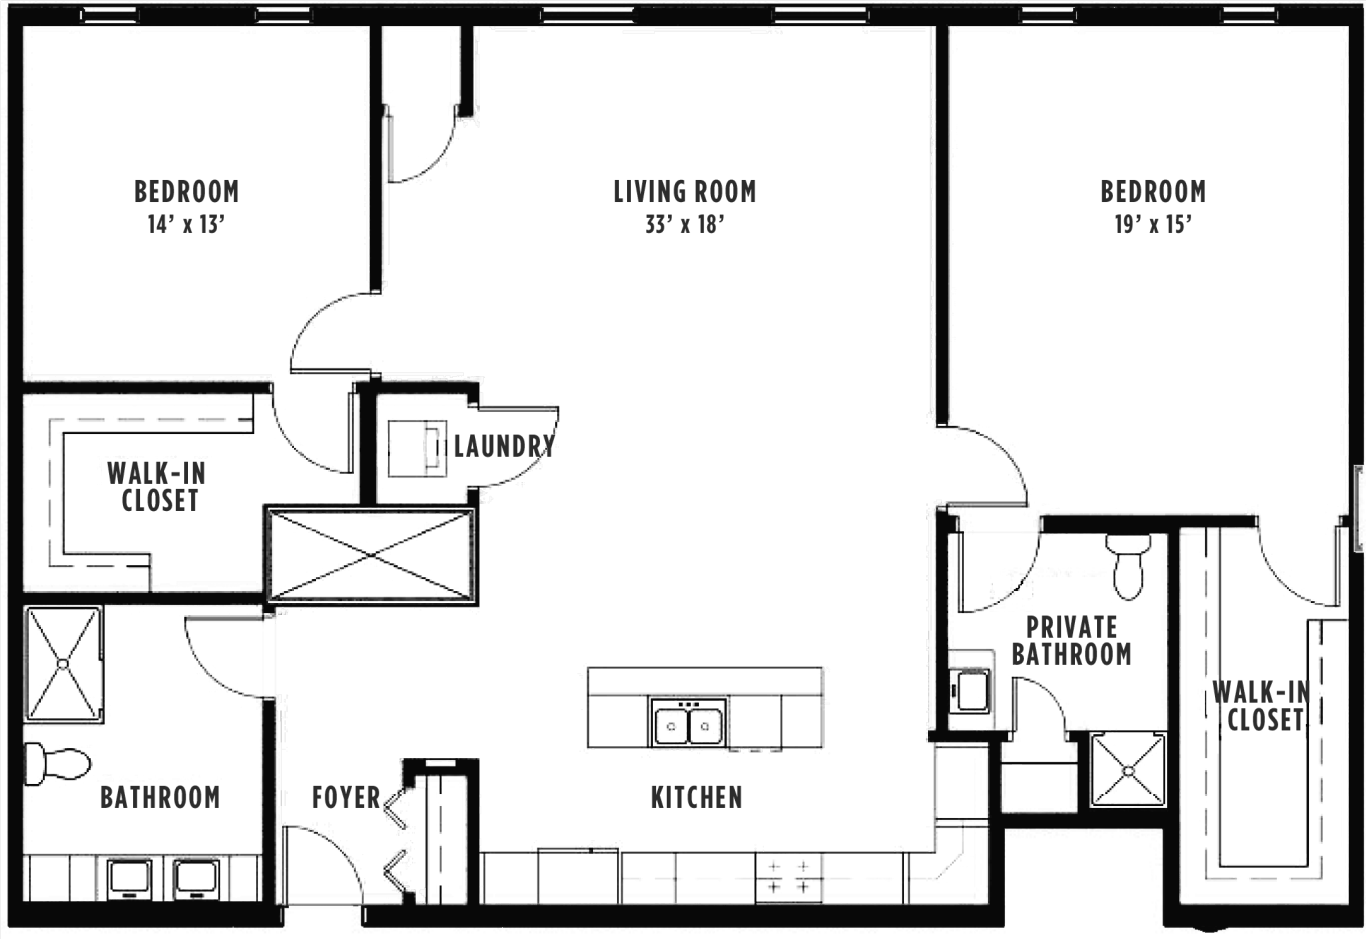

THE EXCHANGE
LUXURY APARTMENTS

NORTH BUILDING — UNIT 206

1300 SWEET HOME ROAD, AMHERST NY

NORTH BUILDING

UNIT 206-1,688 SQ. FT.

For leasing information
and availability please call:
716.691.7444

- 2 bedroom / 2 bathroom
- 2 Walk-in closets
- Double vanity in master
- Modern kitchen with island
- Beverage center in island
- White quartz countertop
- Stainless steel appliances
- Custom maple cabinets
- Open floor plan
- Laundry in unit
- Interior unit
- 10' ceilings
- Hardwood floors
- Overhead rain shower

UNIVERSITY PLACE

BEVILACQUA
DEVELOPMENT L.P.

All dimensions are approximate and subject to normal construction variances and tolerances. These materials are subject to change without notice and are for marketing purposes only.