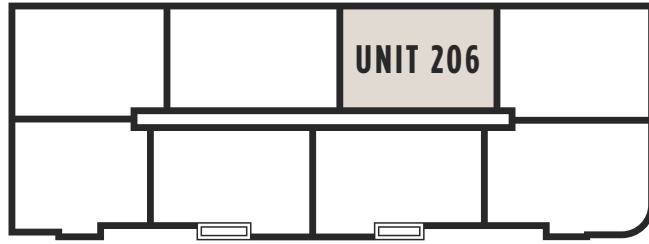

THE EXCHANGE
LUXURY APARTMENTS

NORTH BUILDING — UNIT 206

1300 SWEET HOME ROAD, AMHERST NY

NORTH BUILDING

UNIT 206-1,688 SQ. FT.

For leasing information
and availability please call:
716.691.7444

- 2 bedroom / 2 bathroom
- 2 Walk-in closets
- Double vanity in master
- Modern kitchen with island
- Beverage center in island
- White quartz countertop
- Stainless steel appliances
- Custom maple cabinets
- Open floor plan
- Laundry in unit
- Interior unit
- 10' ceilings
- Hardwood floors
- Overhead rain shower