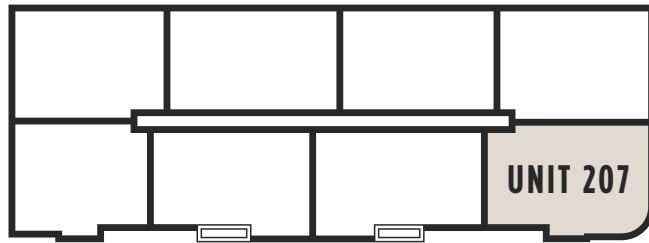

THE EXCHANGE
LUXURY APARTMENTS

NORTH BUILDING — UNIT 207

1300 SWEET HOME ROAD, AMHERST NY

NORTH BUILDING
UNIT 207-1,845 SQ. FT.

For leasing information
and availability please call:
716.691.7444

- 2 bedroom / 2 bathroom
- 2 Walk-in closets
- Double vanity in master
- Modern kitchen with island
- Beverage center in island
- White quartz countertop
- Stainless steel appliances
- Custom maple cabinets
- Open floor plan
- Laundry in unit
- Corner unit
- 10' ceilings
- Hardwood floors
- Overhead rain shower