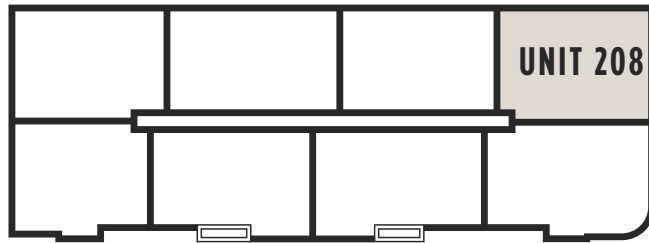

**THE EXCHANGE**  
LUXURY APARTMENTS

**NORTH BUILDING — UNIT 208**  
1300 SWEET HOME ROAD, AMHERST NY

**NORTH BUILDING**  
UNIT 208-1,820 SQ. FT.

For leasing information  
and availability please call:  
**716.691.7444**

- 2 bedroom / 2 bathroom
- 2 Walk-in closets
- Double vanity in master
- Modern kitchen with island
- Beverage center in island
- White quartz countertop
- Stainless steel appliances
- Custom maple cabinets
- Open floor plan
- Laundry in unit
- Corner unit
- 10' ceilings
- Hardwood floors
- Overhead rain shower