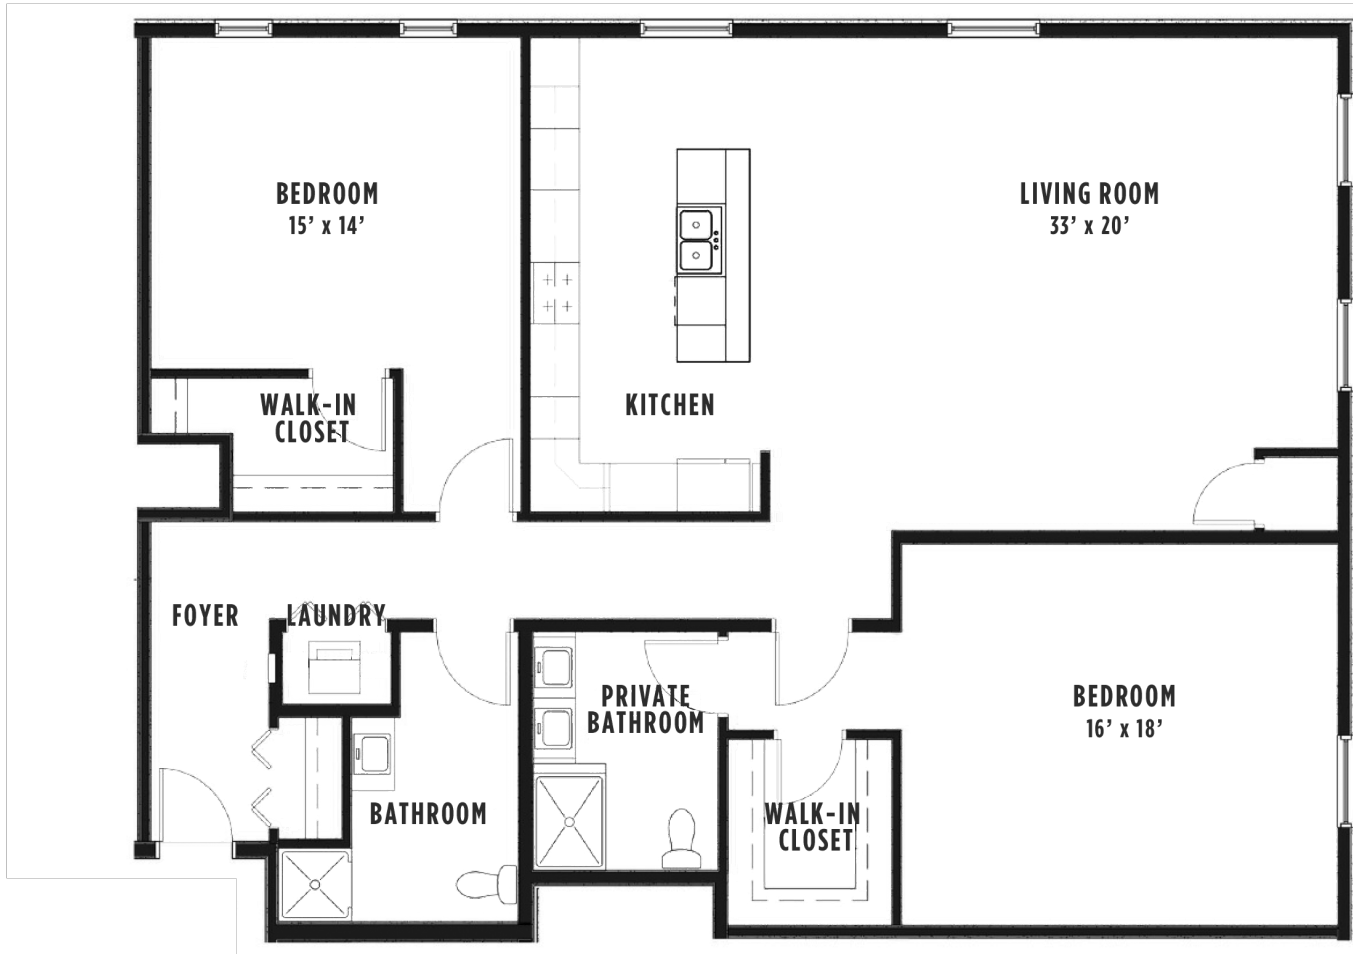

**THE EXCHANGE**  
LUXURY APARTMENTS

**NORTH BUILDING — UNIT 208**  
1300 SWEET HOME ROAD, AMHERST NY

**NORTH BUILDING**  
UNIT 208-1,820 SQ. FT.

For leasing information  
and availability please call:  
**716.691.7444**

- 2 bedroom / 2 bathroom
- 2 Walk-in closets
- Double vanity in master
- Modern kitchen with island
- Beverage center in island
- White quartz countertop
- Stainless steel appliances
- Custom maple cabinets
- Open floor plan
- Laundry in unit
- Corner unit
- 10' ceilings
- Hardwood floors
- Overhead rain shower