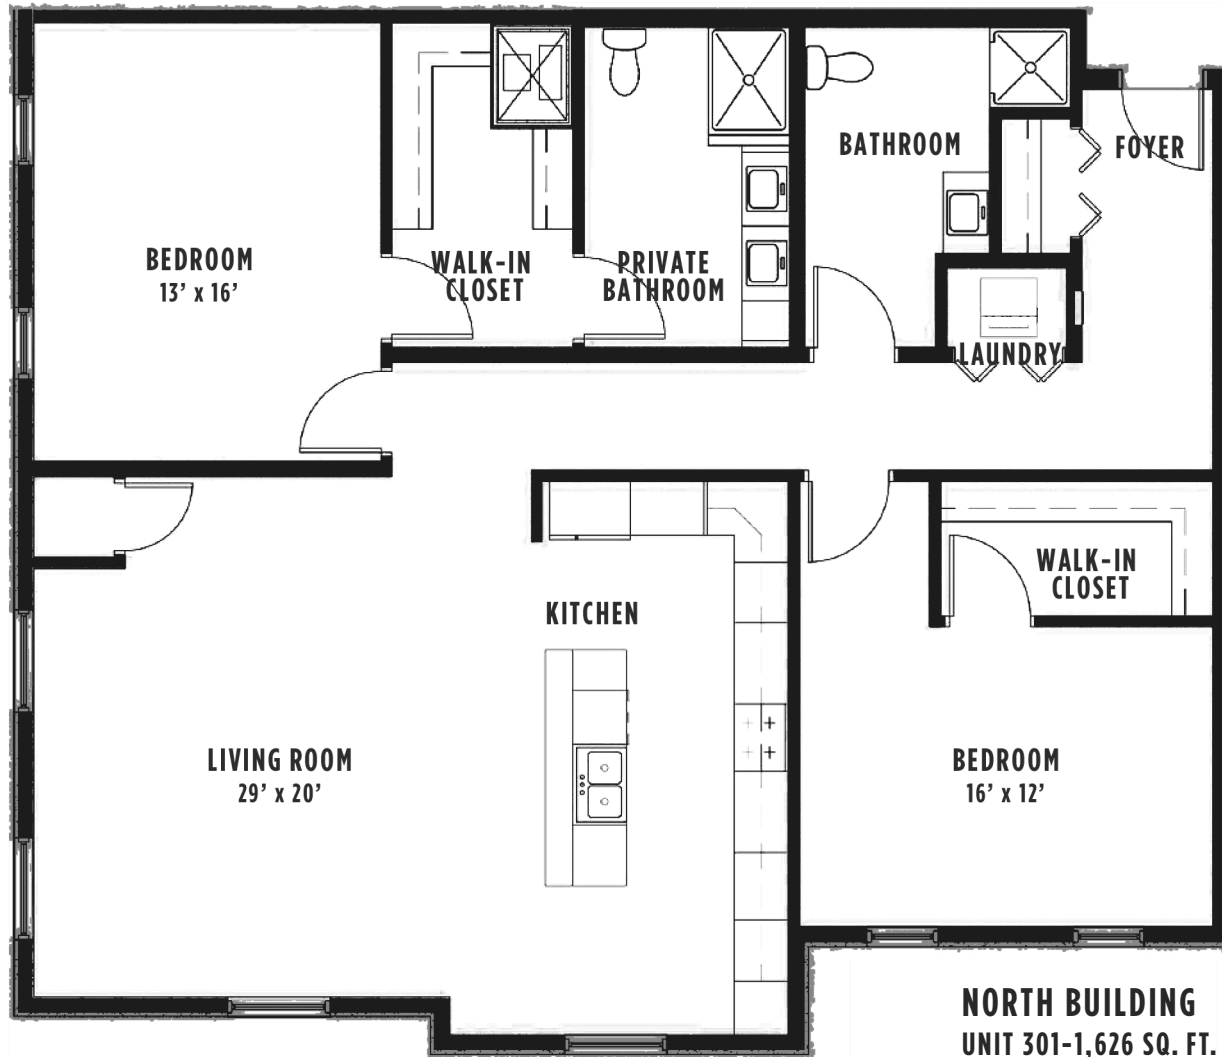

THE EXCHANGE
LUXURY APARTMENTS

NORTH BUILDING — UNIT 301

1300 SWEET HOME ROAD, AMHERST NY

NORTH BUILDING
UNIT 301-1,626 SQ. FT.

For leasing information
and availability please call:
716.691.7444

- 2 bedroom / 2 bathroom
- 2 Walk-in closets
- Double vanity in master
- Modern kitchen with island
- Beverage center in island
- Open floor plan
- Laundry in unit
- Corner unit
- White quartz countertop
- 10' ceilings
- Stainless steel appliances
- Custom maple cabinets
- Hardwood floors
- Overhead rain shower

UNIVERSITY PLACE

BEVILACQUA
DEVELOPMENT L.P.

All dimensions are approximate and subject to normal construction variances and tolerances. These materials are subject to change without notice and are for marketing purposes only.