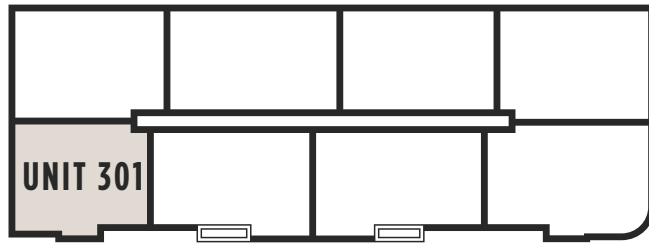

THE EXCHANGE
LUXURY APARTMENTS

NORTH BUILDING — UNIT 301

1300 SWEET HOME ROAD, AMHERST NY

NORTH BUILDING
UNIT 301-1,626 SQ. FT.

For leasing information
and availability please call:
716.691.7444

- 2 bedroom / 2 bathroom
- 2 Walk-in closets
- Double vanity in master
- Modern kitchen with island
- Beverage center in island
- Open floor plan
- Laundry in unit
- Corner unit
- White quartz countertop
- 10' ceilings
- Stainless steel appliances
- Custom maple cabinets
- Hardwood floors
- Overhead rain shower