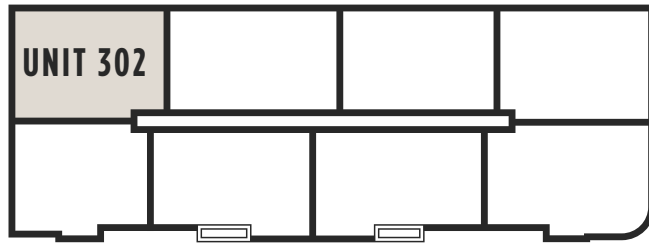

THE EXCHANGE
LUXURY APARTMENTS

NORTH BUILDING — UNIT 302

1300 SWEET HOME ROAD, AMHERST NY

NORTH BUILDING
UNIT 302-1,712 SQ. FT.

For leasing information
and availability please call:
716.691.7444

- 2 bedroom / 2 bathroom
- 2 Walk-in closets
- Double vanity in master
- Modern kitchen with island
- Beverage center in island
- White quartz countertop
- Stainless steel appliances
- Custom maple cabinets
- Open floor plan
- Laundry in unit
- Corner unit
- 10' ceilings
- Hardwood floors
- Overhead rain shower