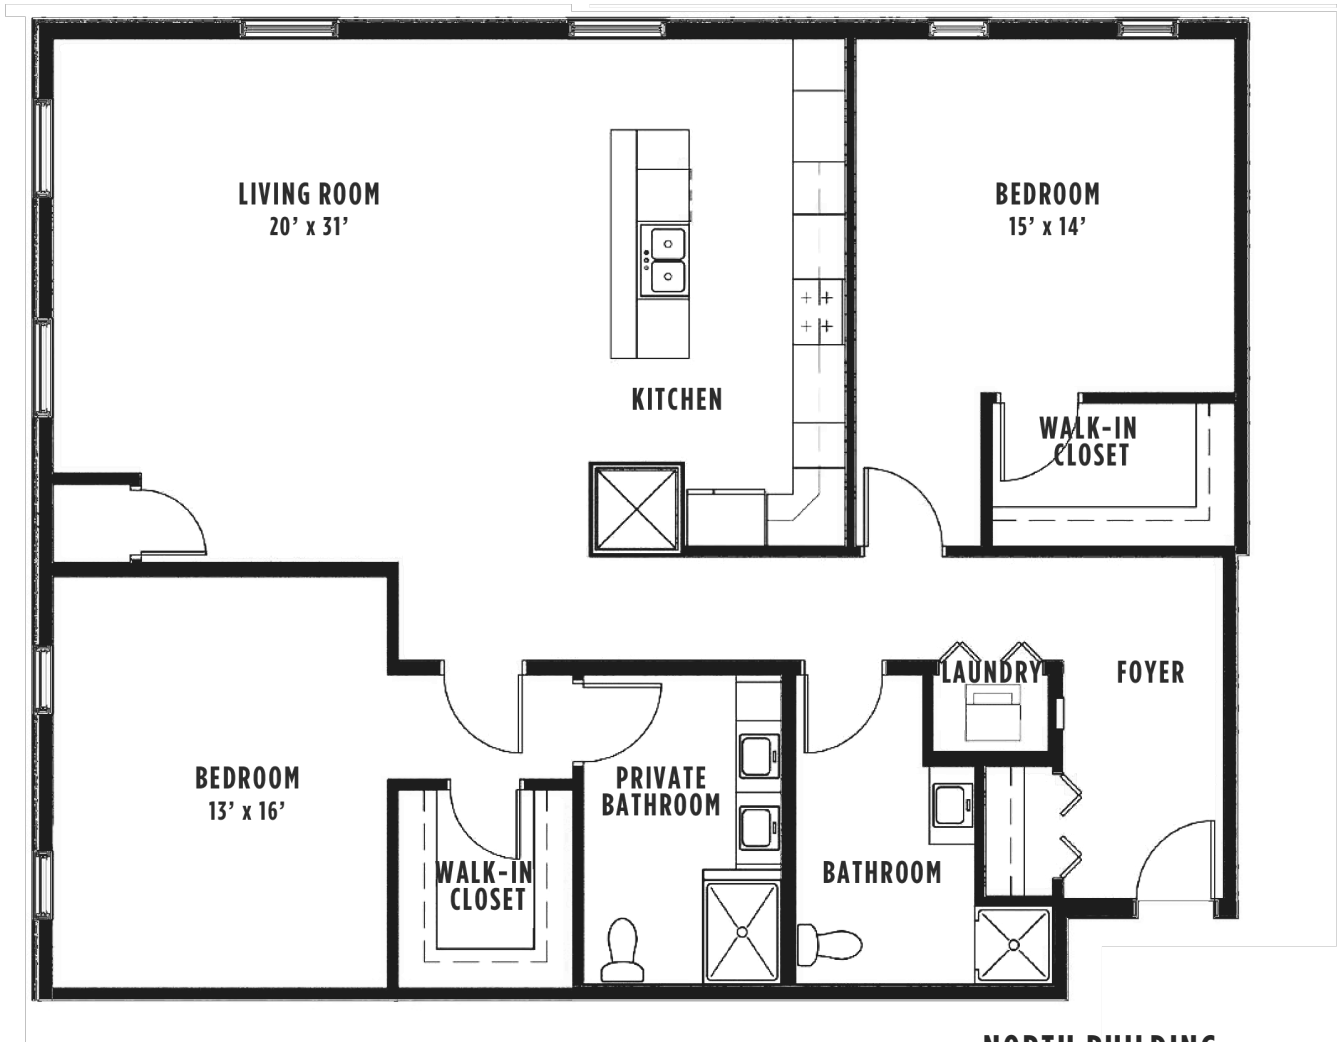

THE EXCHANGE
LUXURY APARTMENTS

NORTH BUILDING — UNIT 302

1300 SWEET HOME ROAD, AMHERST NY

NORTH BUILDING
UNIT 302-1,712 SQ. FT.

For leasing information
and availability please call:
716.691.7444

- 2 bedroom / 2 bathroom
- 2 Walk-in closets
- Double vanity in master
- Modern kitchen with island
- Beverage center in island
- White quartz countertop
- Stainless steel appliances
- Custom maple cabinets
- Open floor plan
- Laundry in unit
- Corner unit
- 10' ceilings
- Hardwood floors
- Overhead rain shower

UNIVERSITY PLACE

BEVILACQUA
DEVELOPMENT L.P.

All dimensions are approximate and subject to normal construction variances and tolerances. These materials are subject to change without notice and are for marketing purposes only.