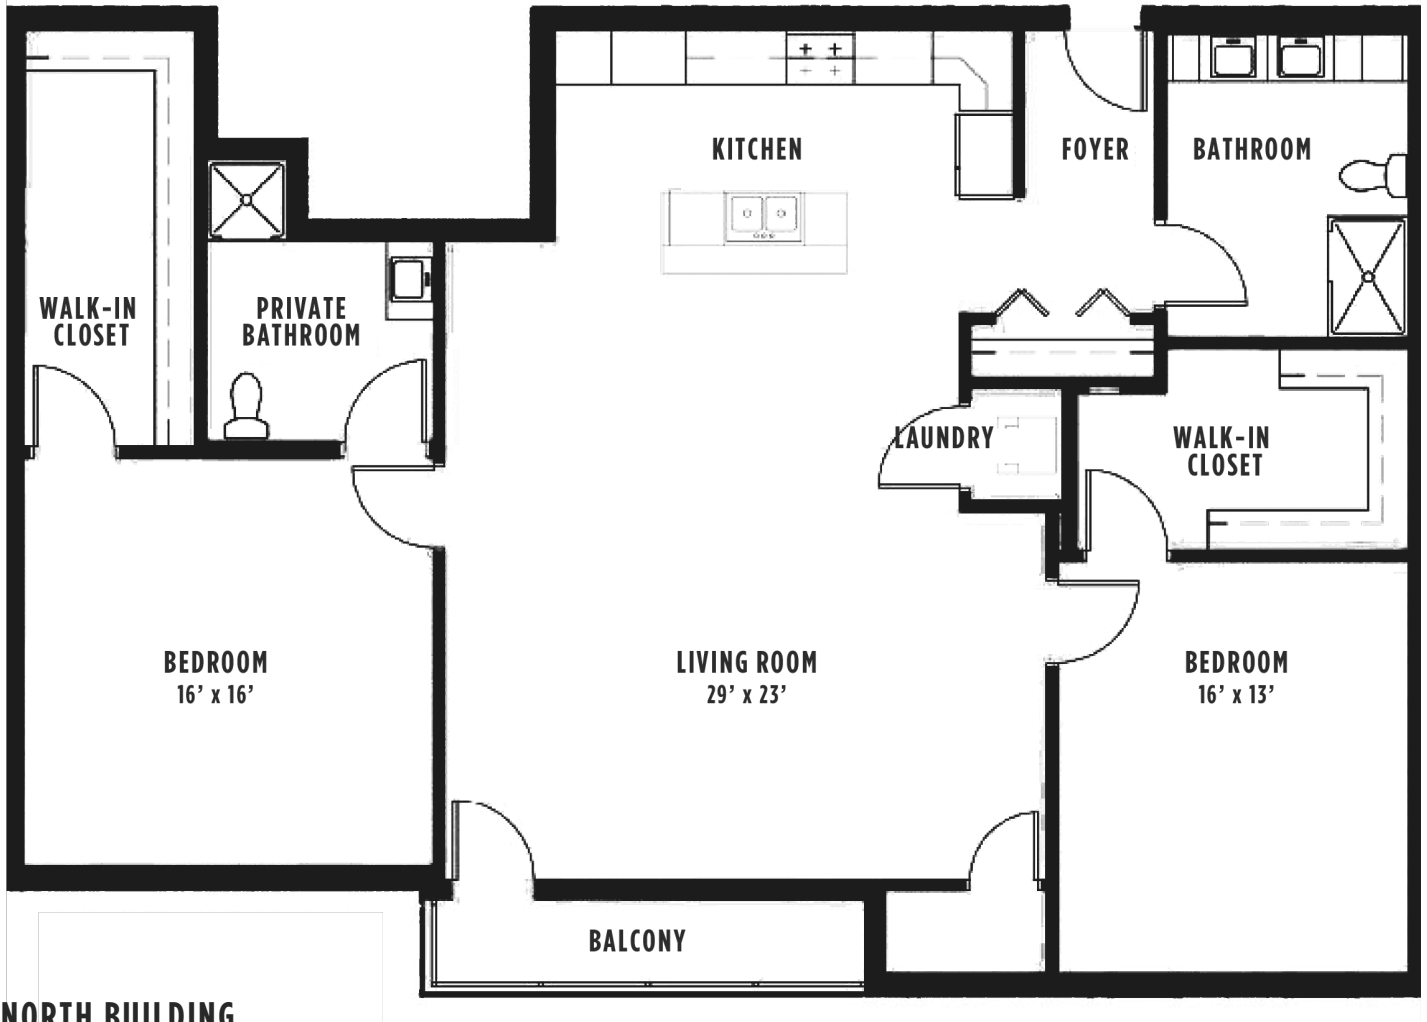

THE EXCHANGE
LUXURY APARTMENTS

NORTH BUILDING — UNIT 303

1300 SWEET HOME ROAD, AMHERST NY

NORTH BUILDING
UNIT 303-1,727 SQ. FT.

For leasing information
and availability please call:
716.691.7444

- 2 bedroom / 2 bathroom
- 2 Walk-in closets
- Double vanity in master
- Modern kitchen with island
- Beverage center in island
- Open floor plan
- Laundry in unit
- Private balcony
- White quartz countertop
- 10' ceilings
- Stainless steel appliances
- Custom maple cabinets
- Hardwood floors
- Overhead rain shower

UNIVERSITY PLACE

BEVILACQUA
DEVELOPMENT L.P.

All dimensions are approximate and subject to normal construction variances and tolerances. These materials are subject to change without notice and are for marketing purposes only.