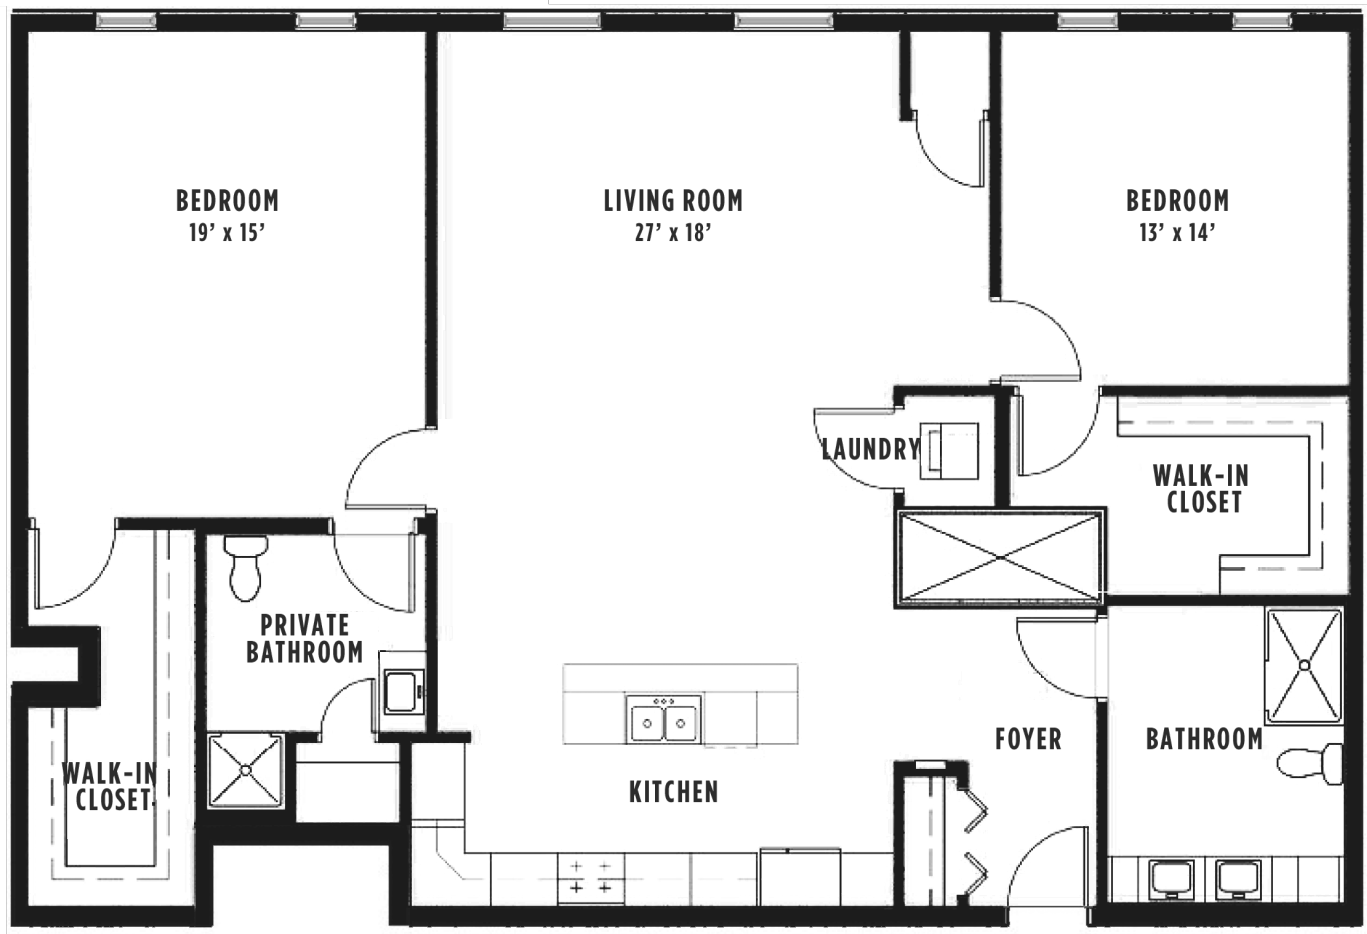

THE EXCHANGE
LUXURY APARTMENTS

NORTH BUILDING — UNIT 304

1300 SWEET HOME ROAD, AMHERST NY

NORTH BUILDING

UNIT 304-1,676 SQ. FT.

For leasing information
and availability please call:
716.691.7444

- 2 bedroom / 2 bathroom
- 2 Walk-in closets
- Double vanity in master
- Modern kitchen with island
- Beverage center in island
- White quartz countertop
- Stainless steel appliances
- Custom maple cabinets
- Open floor plan
- Laundry in unit
- Interior unit
- 10' ceilings
- Hardwood floors
- Overhead rain shower

UNIVERSITY PLACE

BEVILACQUA
DEVELOPMENT L.P.

All dimensions are approximate and subject to normal construction variances and tolerances. These materials are subject to change without notice and are for marketing purposes only.