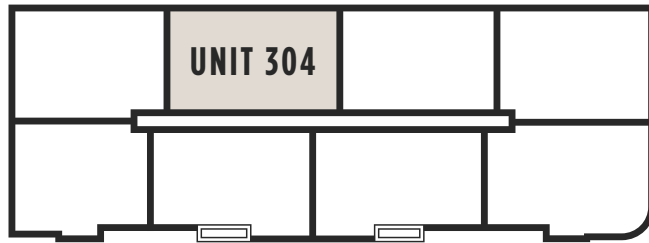

THE EXCHANGE
LUXURY APARTMENTS

NORTH BUILDING — UNIT 304

1300 SWEET HOME ROAD, AMHERST NY

NORTH BUILDING

UNIT 304-1,676 SQ. FT.

For leasing information
and availability please call:
716.691.7444

- 2 bedroom / 2 bathroom
- 2 Walk-in closets
- Double vanity in master
- Modern kitchen with island
- Beverage center in island
- White quartz countertop
- Stainless steel appliances
- Custom maple cabinets
- Open floor plan
- Laundry in unit
- Interior unit
- 10' ceilings
- Hardwood floors
- Overhead rain shower