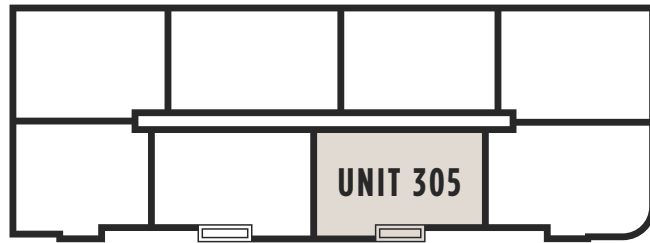

THE EXCHANGE
LUXURY APARTMENTS

NORTH BUILDING — UNIT 305

1300 SWEET HOME ROAD, AMHERST NY

NORTH BUILDING
UNIT 305-1,707 SQ. FT.

For leasing information
and availability please call:
716.691.7444

- 2 bedroom / 2 bathroom
- 2 Walk-in closets
- Double vanity in master
- Modern kitchen with island
- Beverage center in island
- White quartz countertop
- Stainless steel appliances
- Custom maple cabinets
- Open floor plan
- Laundry in unit
- Private balcony
- 10' ceilings
- Hardwood floors
- Overhead rain shower