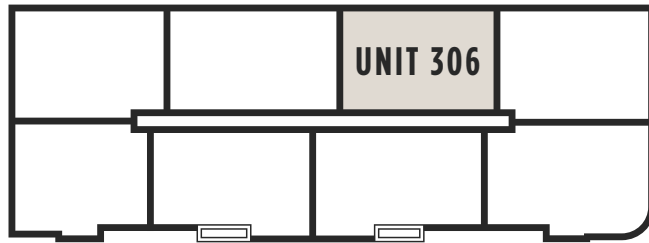

## NORTH BUILDING — UNIT 306

1300 SWEET HOME ROAD, AMHERST NY

### NORTH BUILDING

UNIT 306-1,688 SQ. FT.

For leasing information  
and availability please call:  
**716.691.7444**

- 2 bedroom / 2 bathroom
- 2 Walk-in closets
- Double vanity in master
- Modern kitchen with island
- Beverage center in island
- White quartz countertop
- Stainless steel appliances
- Custom maple cabinets
- Open floor plan
- Laundry in unit
- Interior unit
- 10' ceilings
- Hardwood floors
- Overhead rain shower