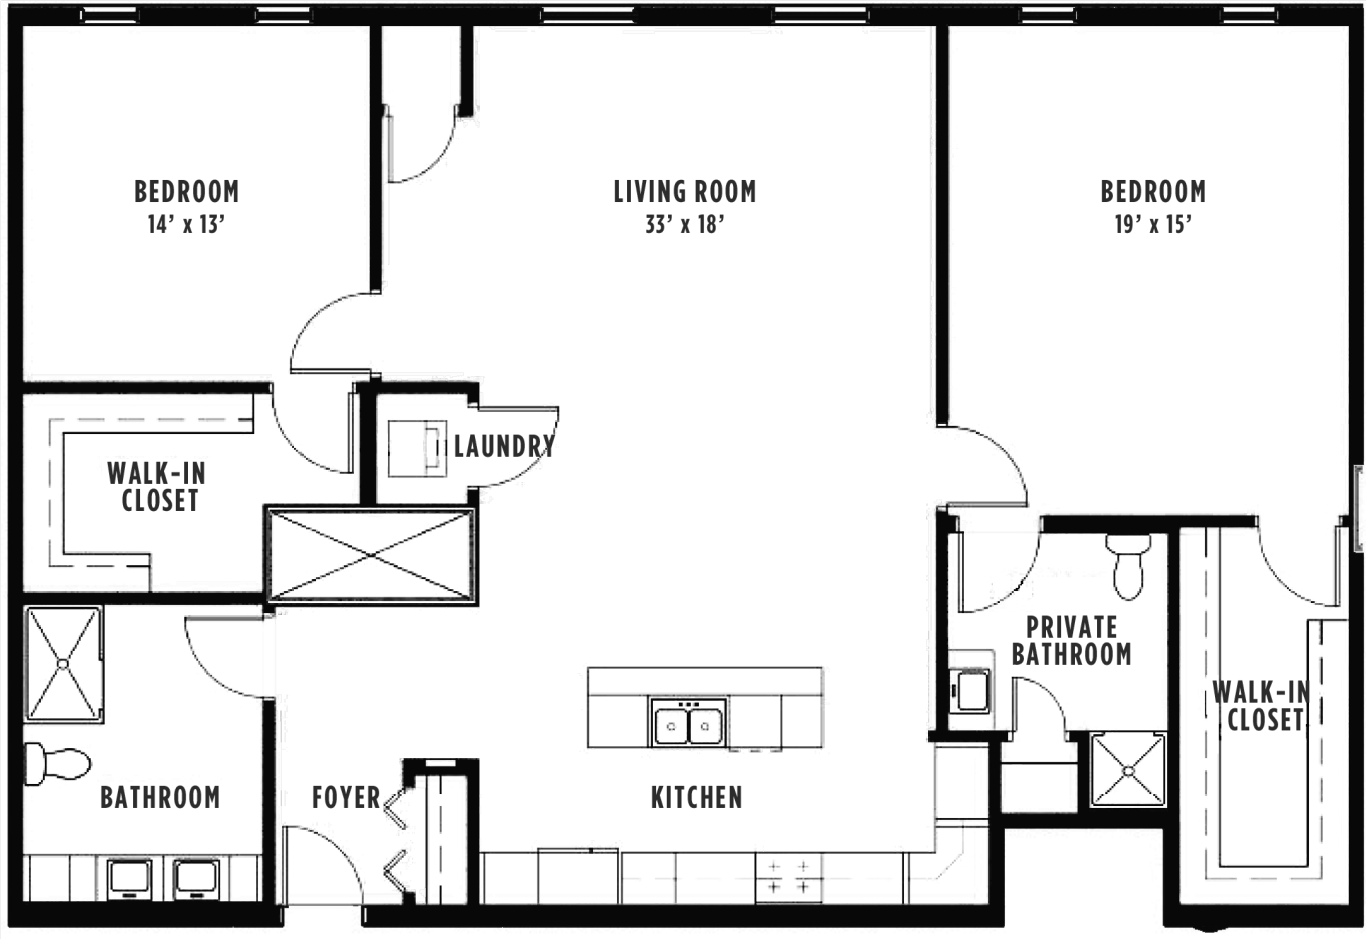

## NORTH BUILDING — UNIT 306

1300 SWEET HOME ROAD, AMHERST NY

### NORTH BUILDING

UNIT 306-1,688 SQ. FT.

For leasing information  
and availability please call:  
**716.691.7444**

- 2 bedroom / 2 bathroom
- 2 Walk-in closets
- Double vanity in master
- Modern kitchen with island
- Beverage center in island
- White quartz countertop
- Stainless steel appliances
- Custom maple cabinets
- Open floor plan
- Laundry in unit
- Interior unit
- 10' ceilings
- Hardwood floors
- Overhead rain shower