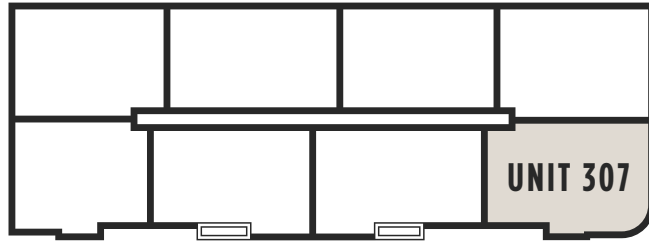

THE EXCHANGE
LUXURY APARTMENTS

NORTH BUILDING — UNIT 307

1300 SWEET HOME ROAD, AMHERST NY

NORTH BUILDING
UNIT 307-1,845 SQ. FT.

For leasing information
and availability please call:
716.691.7444

- 2 bedroom / 2 bathroom
- 2 Walk-in closets
- Double vanity in master
- Modern kitchen with island
- Beverage center in island
- White quartz countertop
- Stainless steel appliances
- Custom maple cabinets
- Open floor plan
- Laundry in unit
- Corner unit
- 10' ceilings
- Hardwood floors
- Overhead rain shower