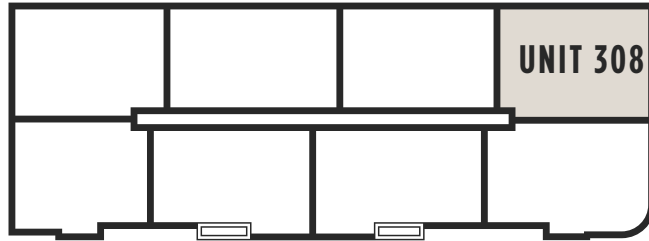

THE EXCHANGE
LUXURY APARTMENTS

NORTH BUILDING — UNIT 308
1300 SWEET HOME ROAD, AMHERST NY

NORTH BUILDING
UNIT 308-1,820 SQ. FT.

For leasing information
and availability please call:
716.691.7444

- 2 bedroom / 2 bathroom
- 2 Walk-in closets
- Double vanity in master
- Modern kitchen with island
- Beverage center in island
- White quartz countertop
- Stainless steel appliances
- Custom maple cabinets
- Open floor plan
- Laundry in unit
- Corner unit
- 10' ceilings
- Hardwood floors
- Overhead rain shower