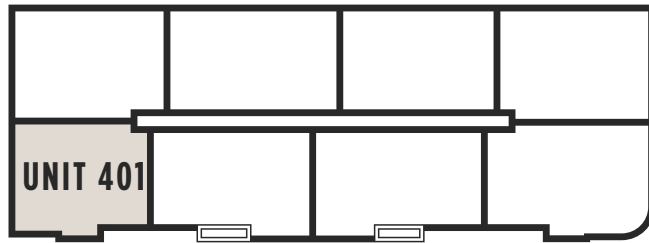

THE EXCHANGE
LUXURY APARTMENTS

NORTH BUILDING — UNIT 401

1300 SWEET HOME ROAD, AMHERST NY

NORTH BUILDING
UNIT 401-1,626 SQ. FT.

For leasing information
and availability please call:
716.691.7444

- 2 bedroom / 2 bathroom
- 2 Walk-in closets
- Double vanity in master
- Modern kitchen with island
- Beverage center in island
- Open floor plan
- Laundry in unit
- Corner unit
- White quartz countertop
- 10' ceilings
- Stainless steel appliances
- Custom maple cabinets
- Hardwood floors
- Overhead rain shower