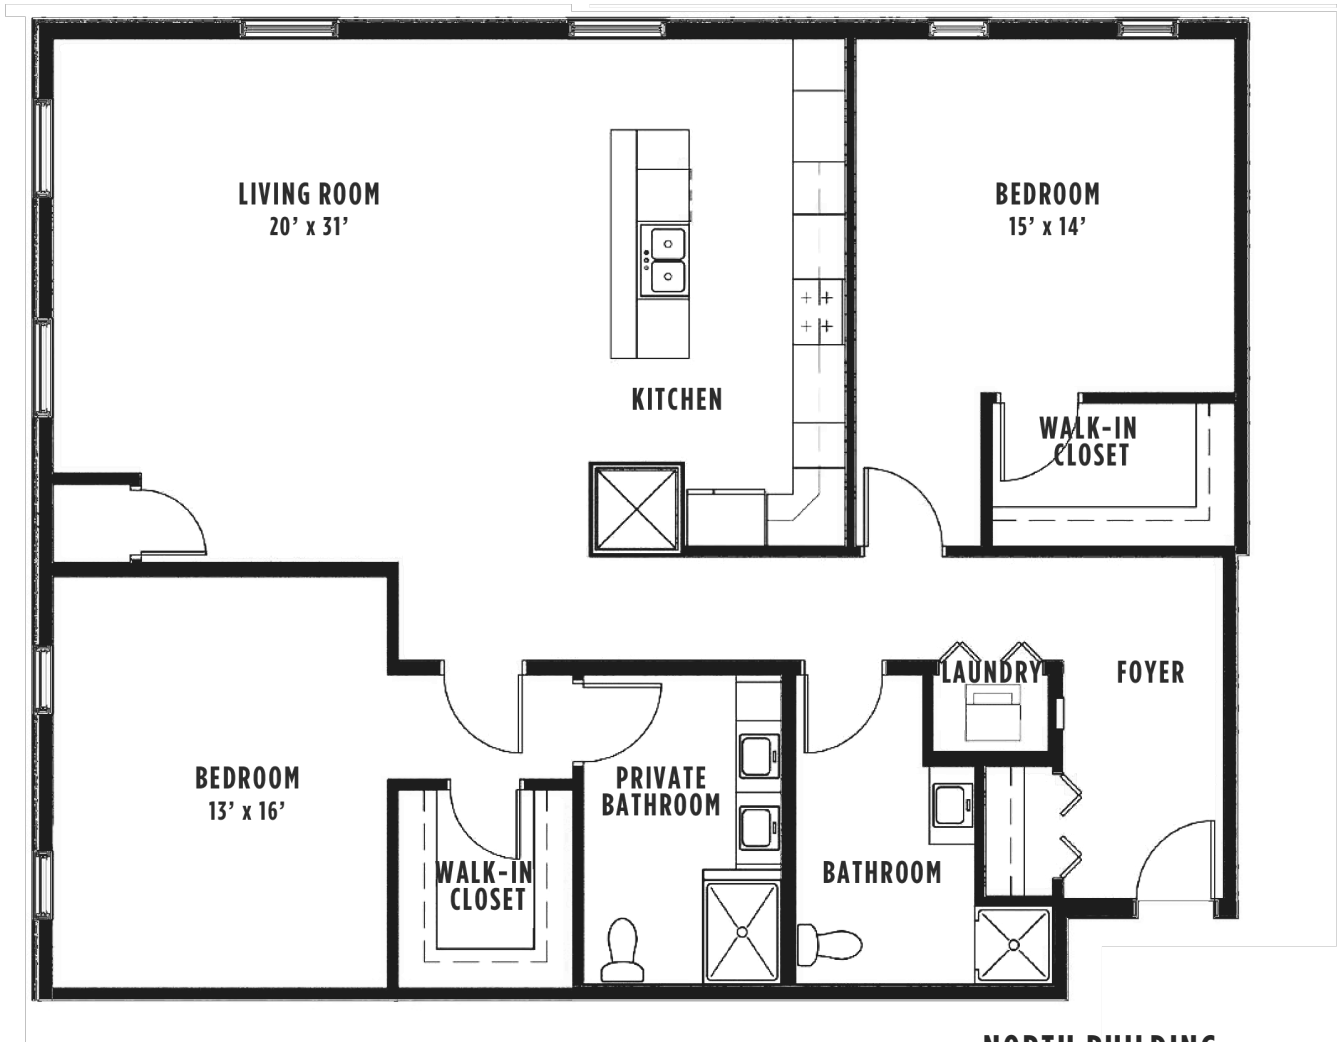

THE EXCHANGE
LUXURY APARTMENTS

NORTH BUILDING — UNIT 402
1300 SWEET HOME ROAD, AMHERST NY

NORTH BUILDING
UNIT 402-1,712 SQ. FT.

For leasing information
and availability please call:
716.691.7444

- 2 bedroom / 2 bathroom
- 2 Walk-in closets
- Double vanity in master
- Modern kitchen with island
- Beverage center in island
- White quartz countertop
- Stainless steel appliances
- Custom maple cabinets
- Open floor plan
- Laundry in unit
- Corner unit
- 10' ceilings
- Hardwood floors
- Overhead rain shower

UNIVERSITY PLACE

BEVILACQUA
DEVELOPMENT L.P.

All dimensions are approximate and subject to normal construction variances and tolerances. These materials are subject to change without notice and are for marketing purposes only.