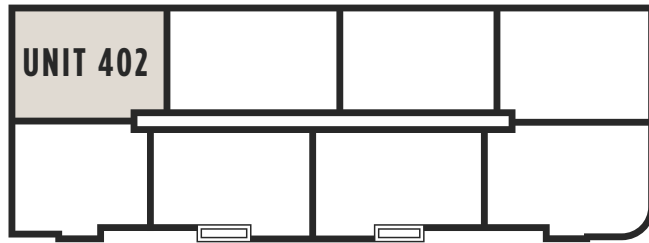

THE EXCHANGE
LUXURY APARTMENTS

NORTH BUILDING — UNIT 402
1300 SWEET HOME ROAD, AMHERST NY

NORTH BUILDING
UNIT 402-1,712 SQ. FT.

For leasing information
and availability please call:
716.691.7444

- 2 bedroom / 2 bathroom
- 2 Walk-in closets
- Double vanity in master
- Modern kitchen with island
- Beverage center in island
- White quartz countertop
- Stainless steel appliances
- Custom maple cabinets
- Open floor plan
- Laundry in unit
- Corner unit
- 10' ceilings
- Hardwood floors
- Overhead rain shower