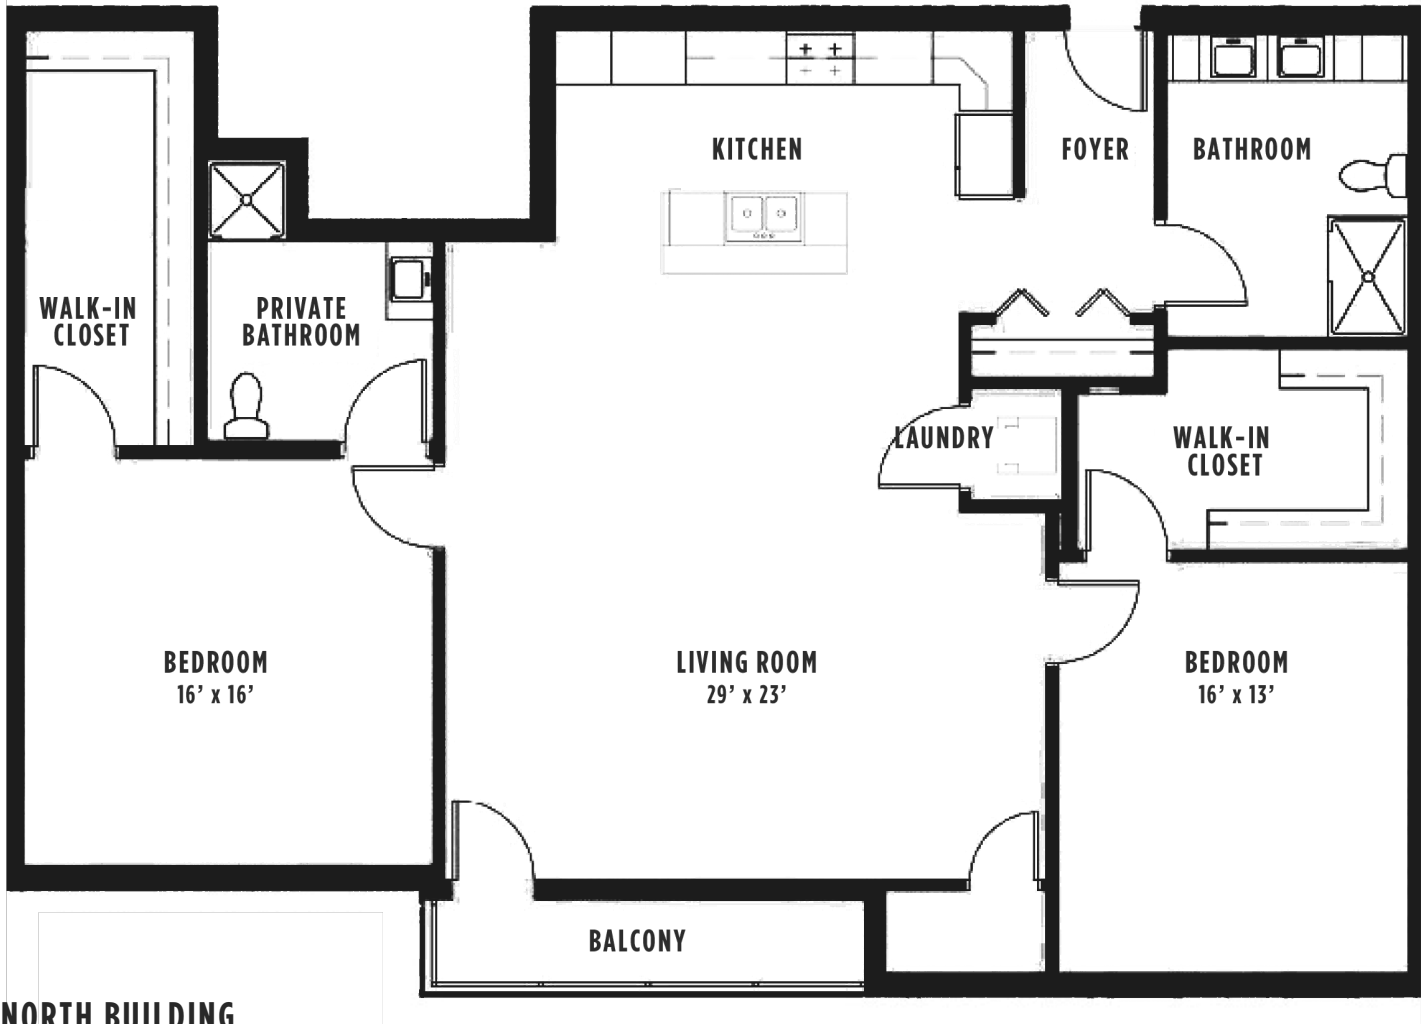

THE EXCHANGE
LUXURY APARTMENTS

NORTH BUILDING – UNIT 403

1300 SWEET HOME ROAD, AMHERST NY

NORTH BUILDING
UNIT 403-1,727 SQ. FT.

For leasing information
and availability please call:
716.691.7444

- 2 bedroom / 2 bathroom
- 2 Walk-in closets
- Double vanity in master
- Modern kitchen with island
- Beverage center in island
- Open floor plan
- Laundry in unit
- Private balcony
- White quartz countertop
- 10' ceilings
- Stainless steel appliances
- Custom maple cabinets
- Hardwood floors
- Overhead rain shower

UNIVERSITY PLACE

BEVILACQUA
DEVELOPMENT L.P.

All dimensions are approximate and subject to normal construction variances and tolerances. These materials are subject to change without notice and are for marketing purposes only.