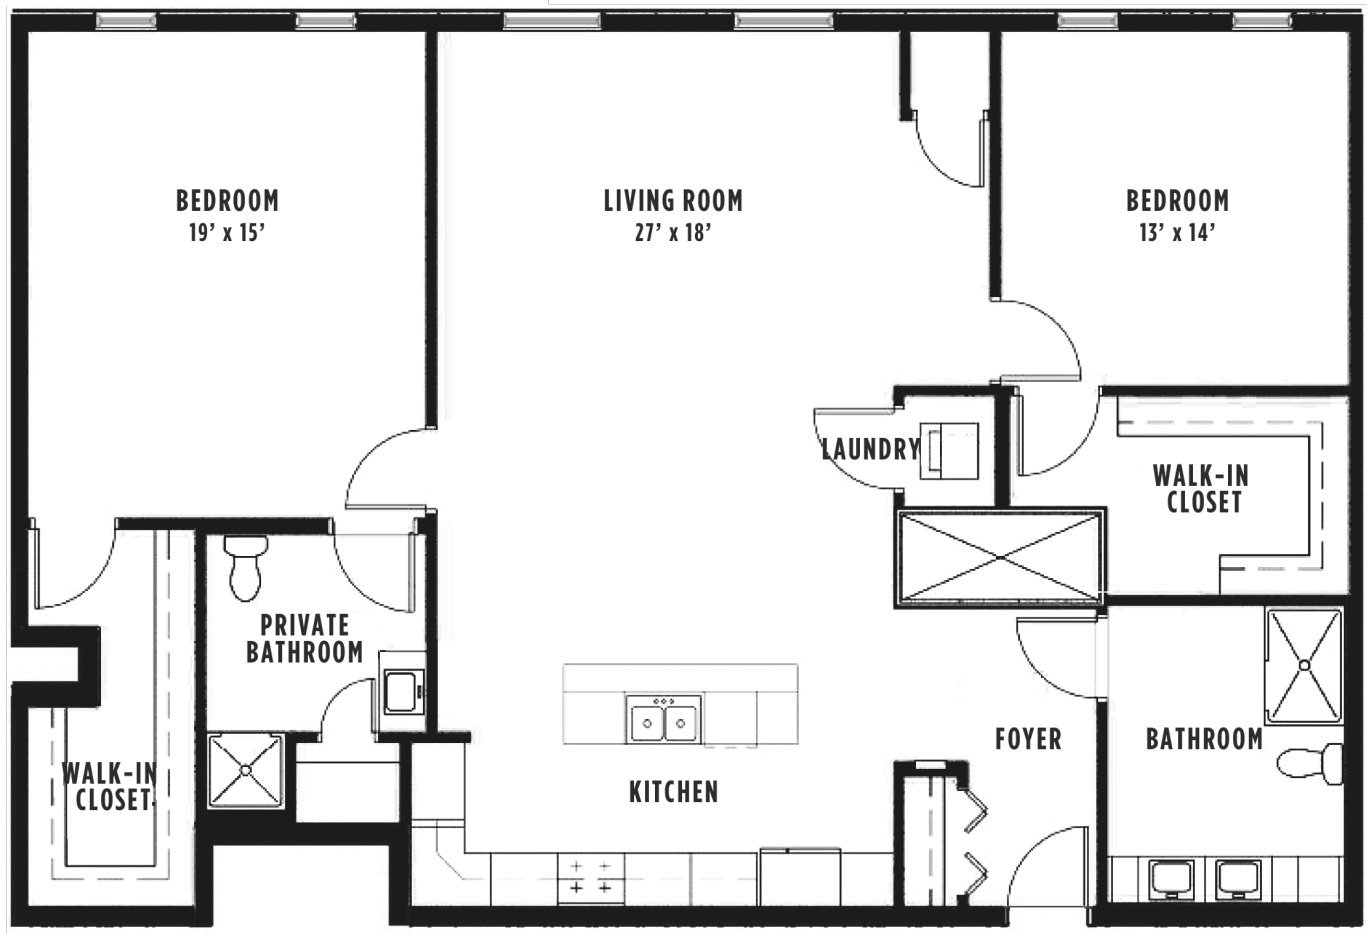

THE EXCHANGE
LUXURY APARTMENTS

NORTH BUILDING – UNIT 404

1300 SWEET HOME ROAD, AMHERST NY

NORTH BUILDING

UNIT 404-1,676 SQ. FT.

For leasing information
and availability please call:
716.691.7444

- 2 bedroom / 2 bathroom
- 2 Walk-in closets
- Double vanity in master
- Modern kitchen with island
- Beverage center in island
- White quartz countertop
- Stainless steel appliances
- Custom maple cabinets
- Open floor plan
- Laundry in unit
- Interior unit
- 10' ceilings
- Hardwood floors
- Overhead rain shower

UNIVERSITY PLACE

BEVILACQUA
DEVELOPMENT L.P.

All dimensions are approximate and subject to normal construction variances and tolerances. These materials are subject to change without notice and are for marketing purposes only.