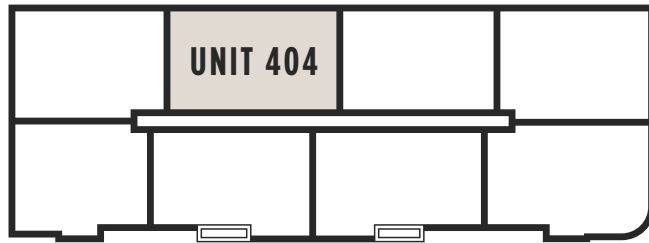

THE EXCHANGE
LUXURY APARTMENTS

NORTH BUILDING – UNIT 404

1300 SWEET HOME ROAD, AMHERST NY

NORTH BUILDING

UNIT 404-1,676 SQ. FT.

For leasing information
and availability please call:
716.691.7444

- 2 bedroom / 2 bathroom
- 2 Walk-in closets
- Double vanity in master
- Modern kitchen with island
- Beverage center in island
- White quartz countertop
- Stainless steel appliances
- Custom maple cabinets
- Open floor plan
- Laundry in unit
- Interior unit
- 10' ceilings
- Hardwood floors
- Overhead rain shower