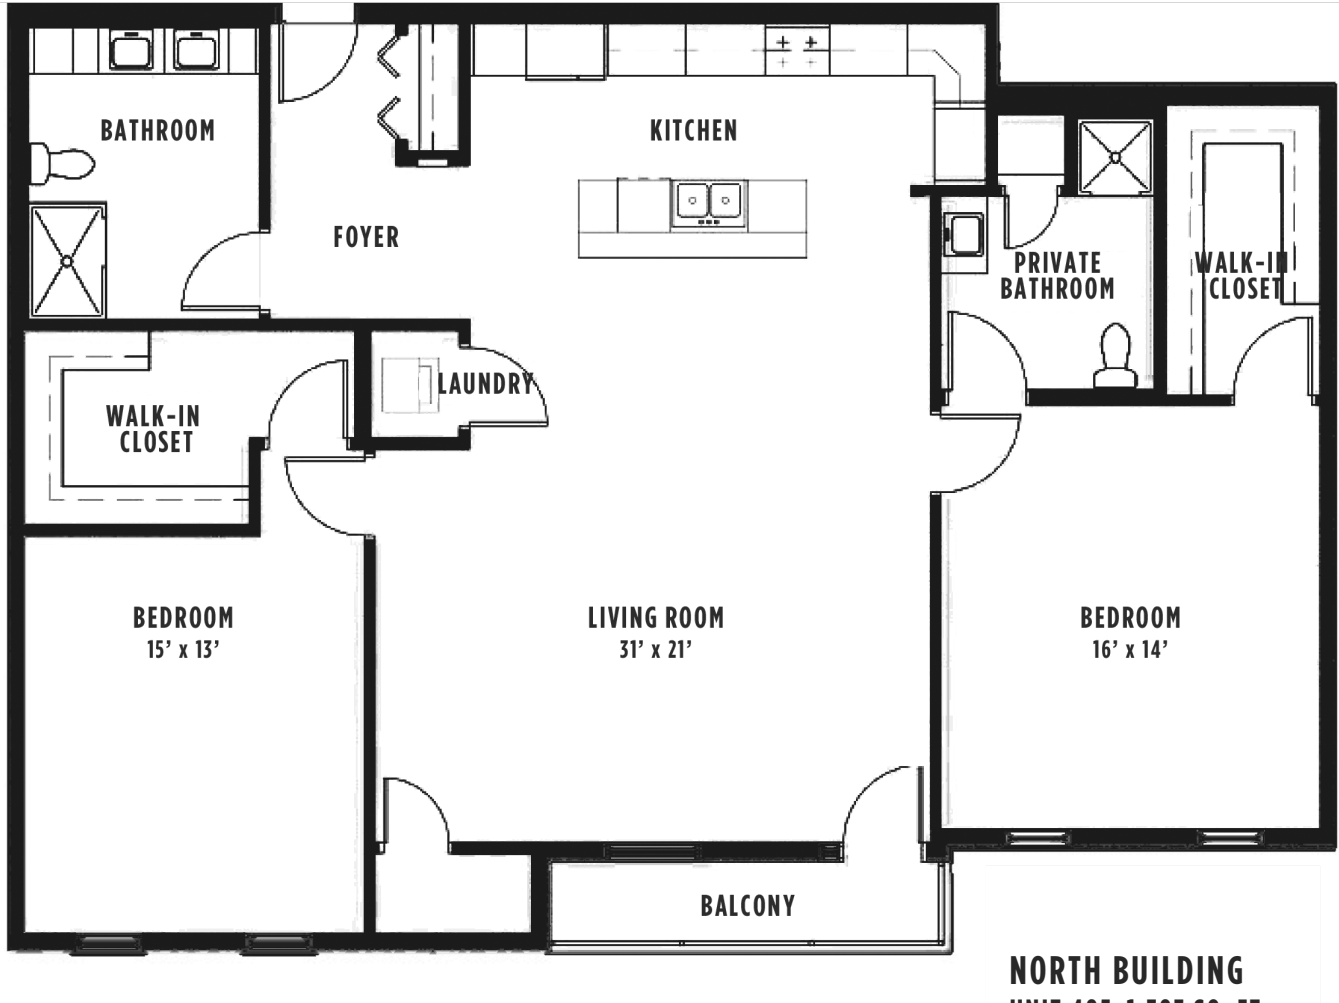

## NORTH BUILDING — UNIT 405

1300 SWEET HOME ROAD, AMHERST NY

**NORTH BUILDING**  
UNIT 405-1,707 SQ. FT.

For leasing information  
and availability please call:  
**716.691.7444**

- 2 bedroom / 2 bathroom
- 2 Walk-in closets
- Double vanity in master
- Modern kitchen with island
- Beverage center in island
- White quartz countertop
- Stainless steel appliances
- Custom maple cabinets
- Open floor plan
- Laundry in unit
- Private balcony
- 10' ceilings
- Hardwood floors
- Overhead rain shower

UNIVERSITY PLACE

**BEVILACQUA**  
DEVELOPMENT L.P.

All dimensions are approximate and subject to normal construction variances and tolerances. These materials are subject to change without notice and are for marketing purposes only.