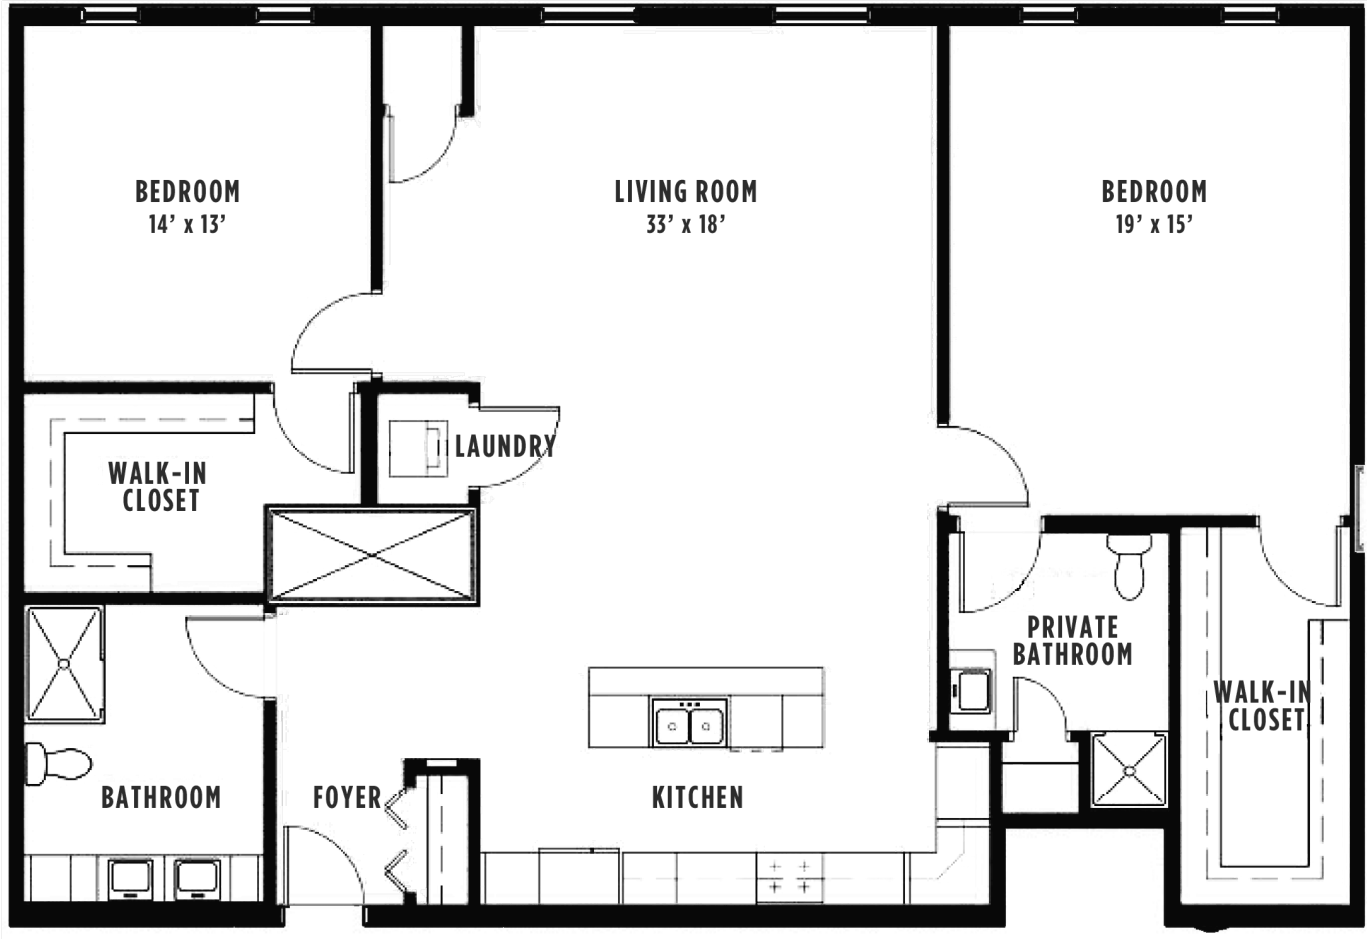

**THE EXCHANGE**  
LUXURY APARTMENTS

**NORTH BUILDING — UNIT 406**  
1300 SWEET HOME ROAD, AMHERST NY

**NORTH BUILDING**  
UNIT 406-1,688 SQ. FT.

For leasing information  
and availability please call:  
**716.691.7444**

- 2 bedroom / 2 bathroom
- 2 Walk-in closets
- Double vanity in master
- Modern kitchen with island
- Beverage center in island
- White quartz countertop
- Stainless steel appliances
- Custom maple cabinets
- Open floor plan
- Laundry in unit
- Interior unit
- 10' ceilings
- Hardwood floors
- Overhead rain shower