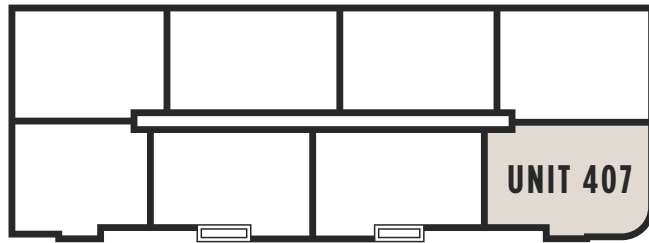

## NORTH BUILDING — UNIT 407

1300 SWEET HOME ROAD, AMHERST NY

**NORTH BUILDING**  
UNIT 407-1,845 SQ. FT.

For leasing information  
and availability please call:  
**716.691.7444**

- 2 bedroom / 2 bathroom
- 2 Walk-in closets
- Double vanity in master
- Modern kitchen with island
- Beverage center in island
- White quartz countertop
- Stainless steel appliances
- Custom maple cabinets
- Open floor plan
- Laundry in unit
- Corner unit
- 10' ceilings
- Hardwood floors
- Overhead rain shower