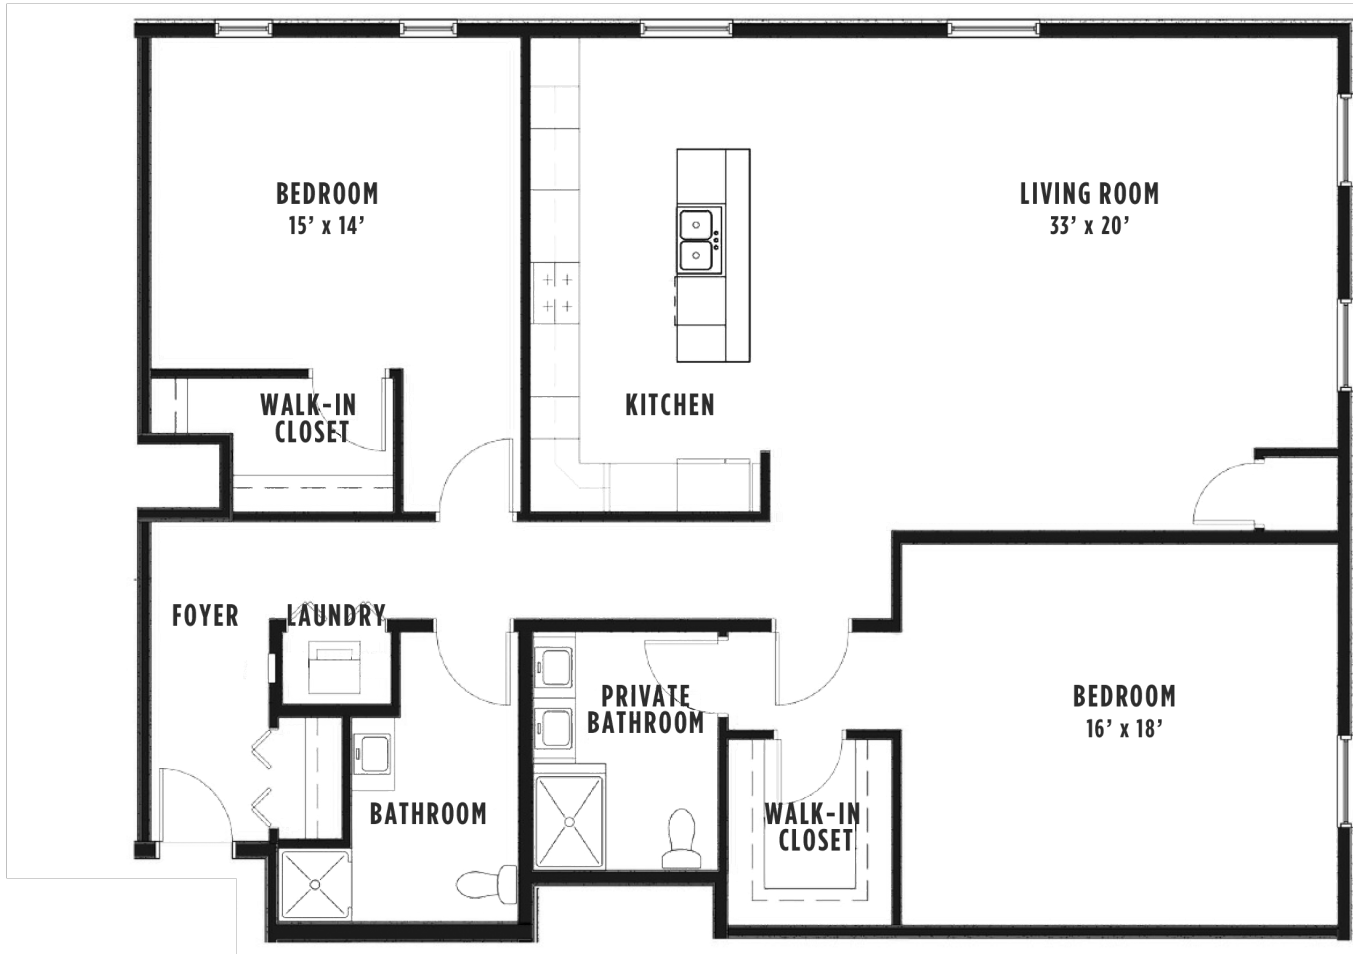

## NORTH BUILDING — UNIT 408

1300 SWEET HOME ROAD, AMHERST NY

**NORTH BUILDING**  
UNIT 408-1,820 SQ. FT.

For leasing information  
and availability please call:  
**716.691.7444**

- 2 bedroom / 2 bathroom
- 2 Walk-in closets
- Double vanity in master
- Modern kitchen with island
- Beverage center in island
- White quartz countertop
- Stainless steel appliances
- Custom maple cabinets
- Open floor plan
- Laundry in unit
- Corner unit
- 10' ceilings
- Hardwood floors
- Overhead rain shower