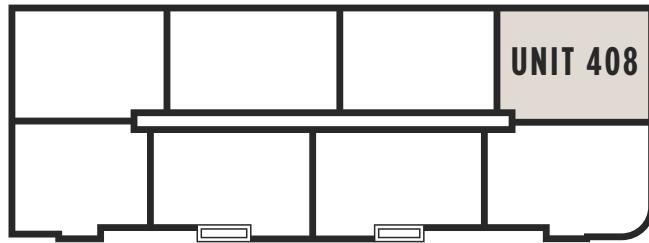

## NORTH BUILDING — UNIT 408

1300 SWEET HOME ROAD, AMHERST NY

**NORTH BUILDING**  
UNIT 408-1,820 SQ. FT.

For leasing information  
and availability please call:  
**716.691.7444**

- 2 bedroom / 2 bathroom
- 2 Walk-in closets
- Double vanity in master
- Modern kitchen with island
- Beverage center in island
- White quartz countertop
- Stainless steel appliances
- Custom maple cabinets
- Open floor plan
- Laundry in unit
- Corner unit
- 10' ceilings
- Hardwood floors
- Overhead rain shower