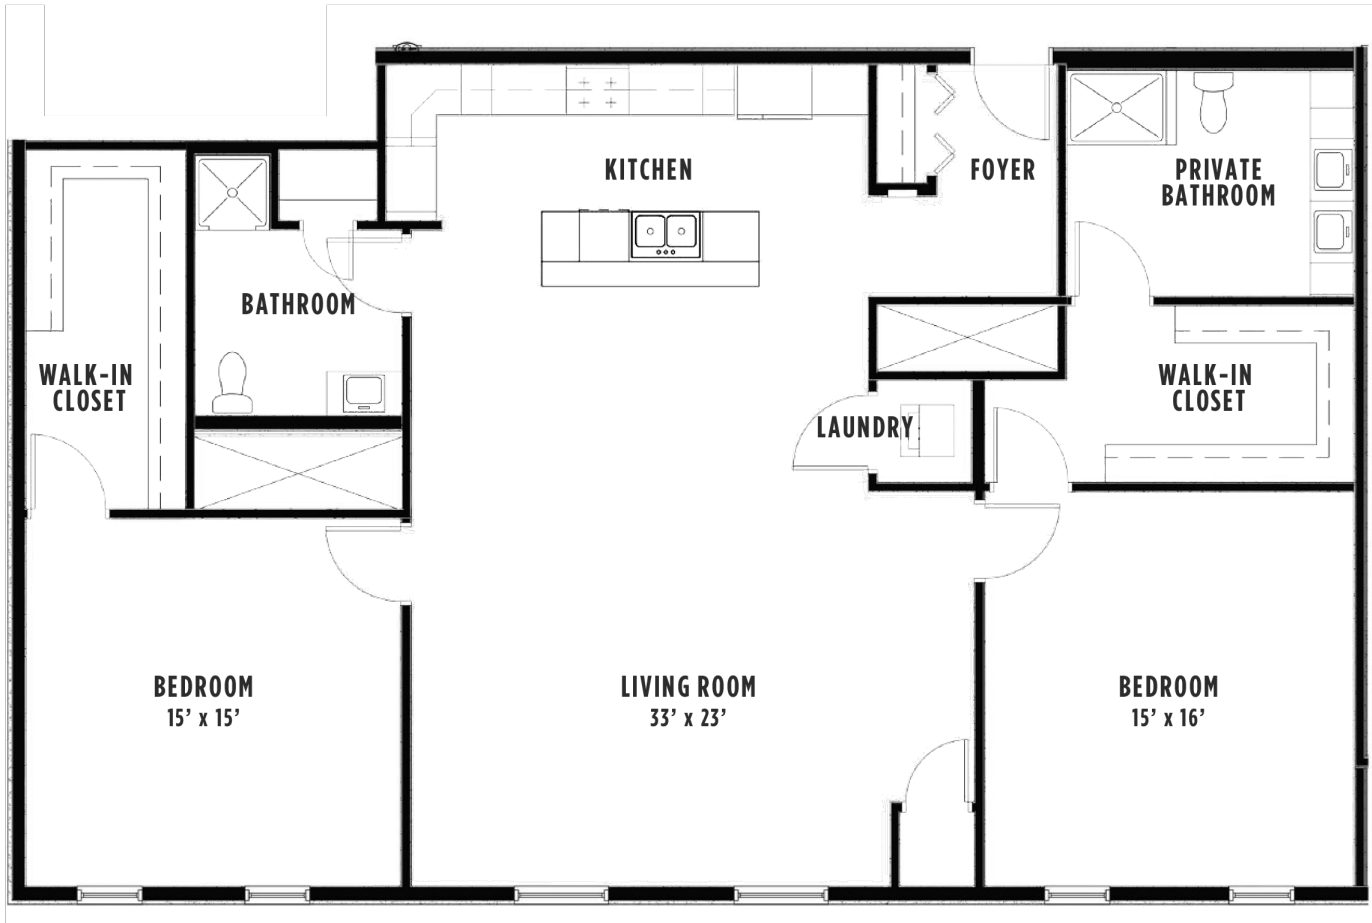

THE EXCHANGE
LUXURY APARTMENTS

SOUTH BUILDING – UNIT 201

1300 SWEET HOME ROAD, AMHERST NY

SOUTH BUILDING
UNIT 201-1,800 SQ. FT.

For leasing information
and availability please call:
716.691.7444

- 2 bedroom / 2 bathroom
- 2 Walk-in closets
- Double vanity in master
- Modern kitchen with island
- Beverage center in island
- White quartz countertop
- Stainless steel appliances
- Custom maple cabinets
- Open floor plan
- Laundry in unit
- Corner unit
- 10' ceilings
- Hardwood floors
- Overhead rain shower

UNIVERSITY PLACE

BEVILACQUA
DEVELOPMENT L.P.

All dimensions are approximate and subject to normal construction variances and tolerances. These materials are subject to change without notice and are for marketing purposes only.