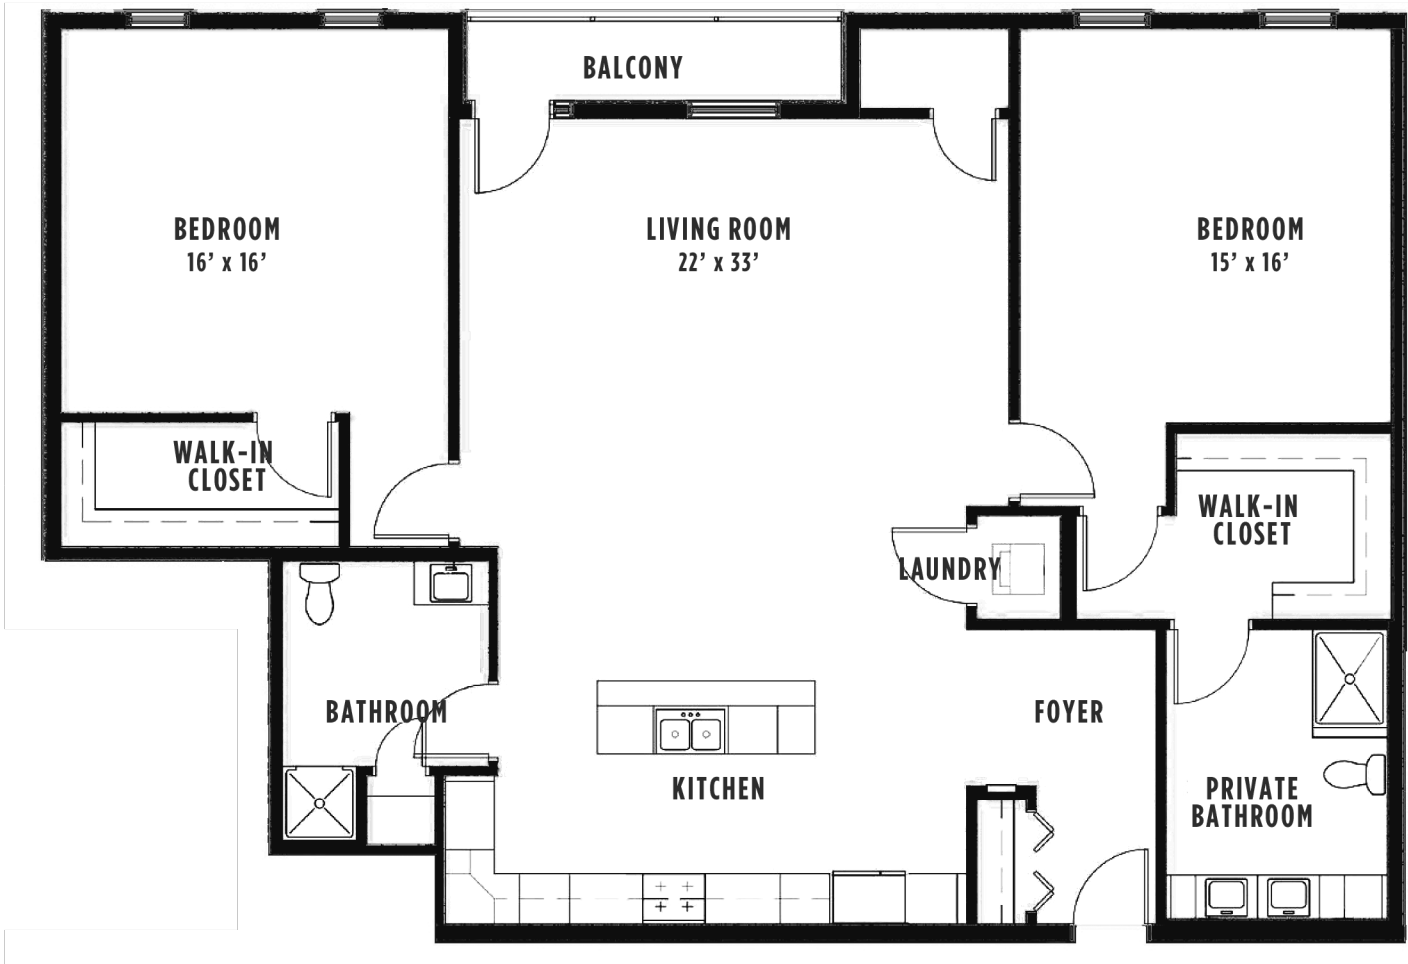

## SOUTH BUILDING — UNIT 202

1300 SWEET HOME ROAD, AMHERST NY

**SOUTH BUILDING**  
UNIT 202-1,856 SQ. FT.

For leasing information  
and availability please call:  
**716.691.7444**

- 2 bedroom / 2 bathroom
- 2 Walk-in closets
- Double vanity in master
- Modern kitchen with island
- Beverage center in island
- White quartz countertop
- Stainless steel appliances
- Custom maple cabinets
- Open floor plan
- Laundry in unit
- Private balcony
- 10' ceilings
- Hardwood floors
- Overhead rain shower

UNIVERSITY PLACE

**BEVILACQUA**  
DEVELOPMENT L.P.

All dimensions are approximate and subject to normal construction variances and tolerances. These materials are subject to change without notice and are for marketing purposes only.