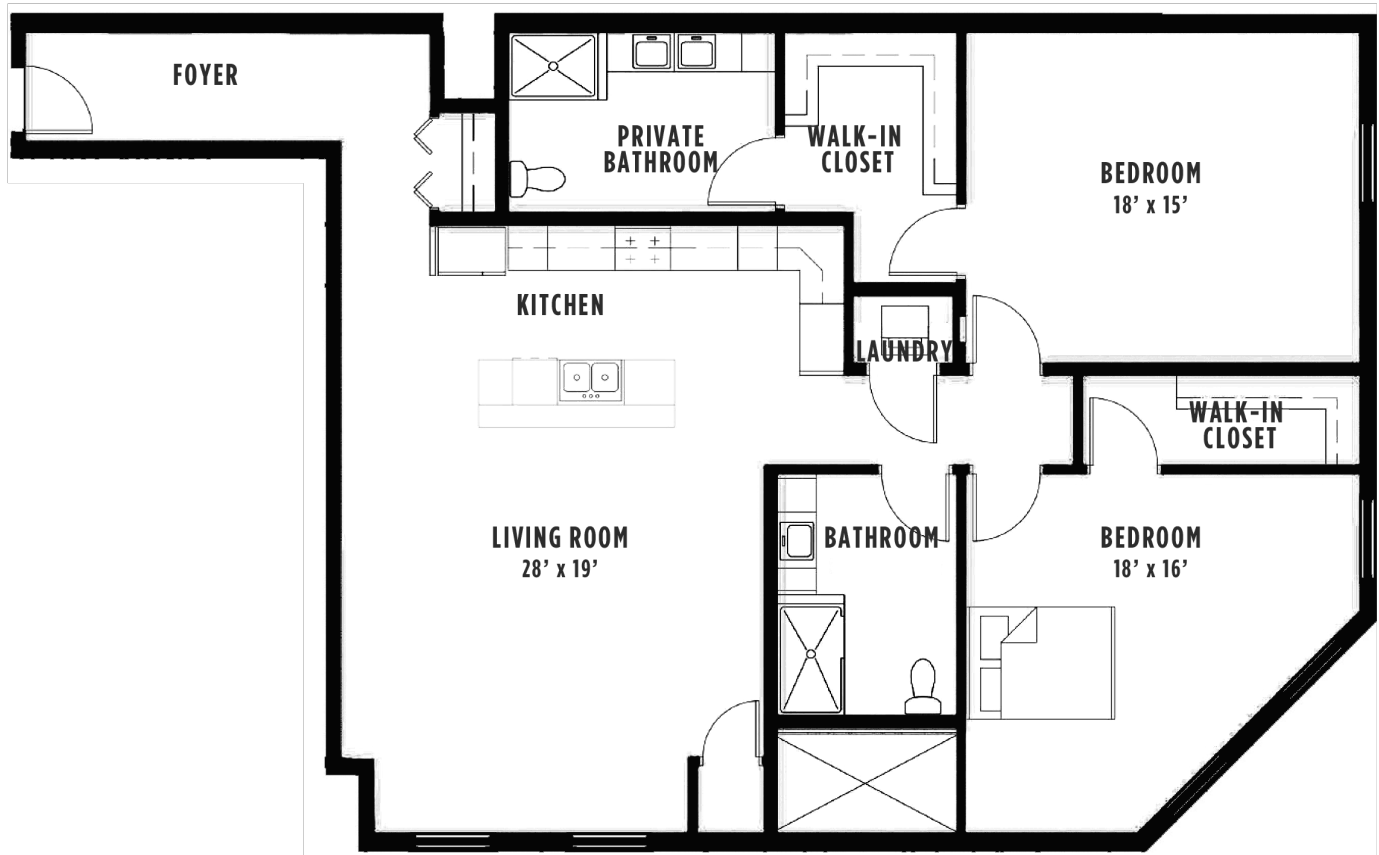

THE EXCHANGE
LUXURY APARTMENTS

SOUTH BUILDING – UNIT 205

1300 SWEET HOME ROAD, AMHERST NY

SOUTH BUILDING
UNIT 205-1,669 SQ. FT.

For leasing information
and availability please call:
716.691.7444

- 2 bedroom / 2 bathroom
- 2 Walk-in closets
- Double vanity in master
- Modern kitchen with island
- Beverage center in island
- White quartz countertop
- Stainless steel appliances
- Custom maple cabinets
- Open floor plan
- Laundry in unit
- Corner unit
- 10' ceilings
- Hardwood floors
- Overhead rain shower

UNIVERSITY PLACE

BEVILACQUA
DEVELOPMENT L.P.

All dimensions are approximate and subject to normal construction variances and tolerances. These materials are subject to change without notice and are for marketing purposes only.