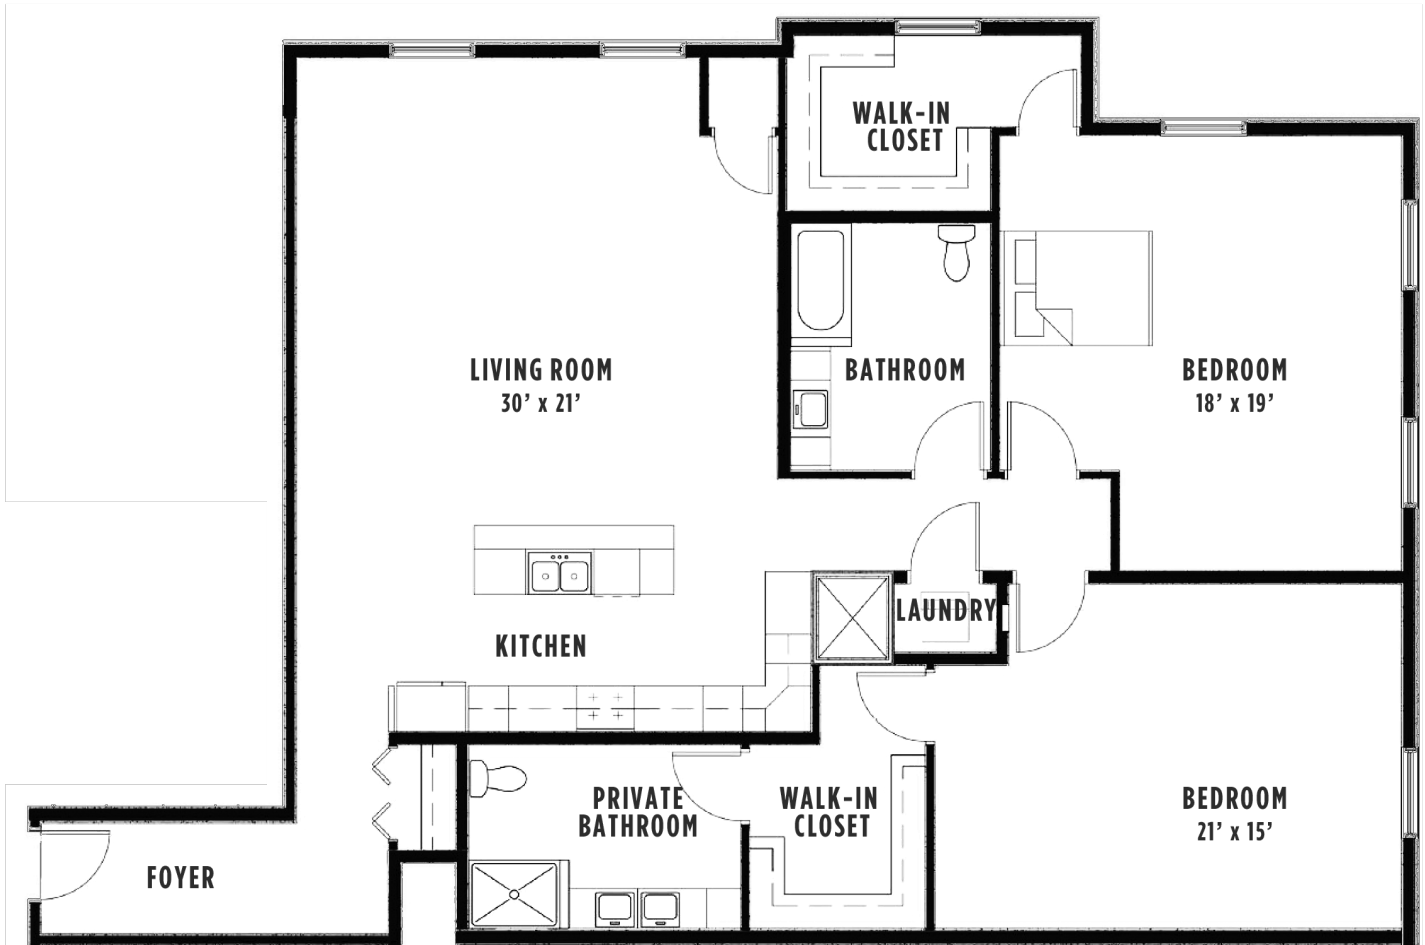

## SOUTH BUILDING – UNIT 206

1300 SWEET HOME ROAD, AMHERST NY

**SOUTH BUILDING**  
UNIT 206-1,950 SQ. FT.

For leasing information  
and availability please call:  
**716.691.7444**

- 2 bedroom / 2 bathroom
- 2 Walk-in closets
- Double vanity in master
- Modern kitchen with island
- Beverage center in island
- White quartz countertop
- Stainless steel appliances
- Custom maple cabinets
- Open floor plan
- Laundry in unit
- Corner unit
- 10' ceilings
- Hardwood floors
- Overhead rain shower

UNIVERSITY PLACE

**BEVILACQUA**  
DEVELOPMENT L.P.

All dimensions are approximate and subject to normal construction variances and tolerances. These materials are subject to change without notice and are for marketing purposes only.