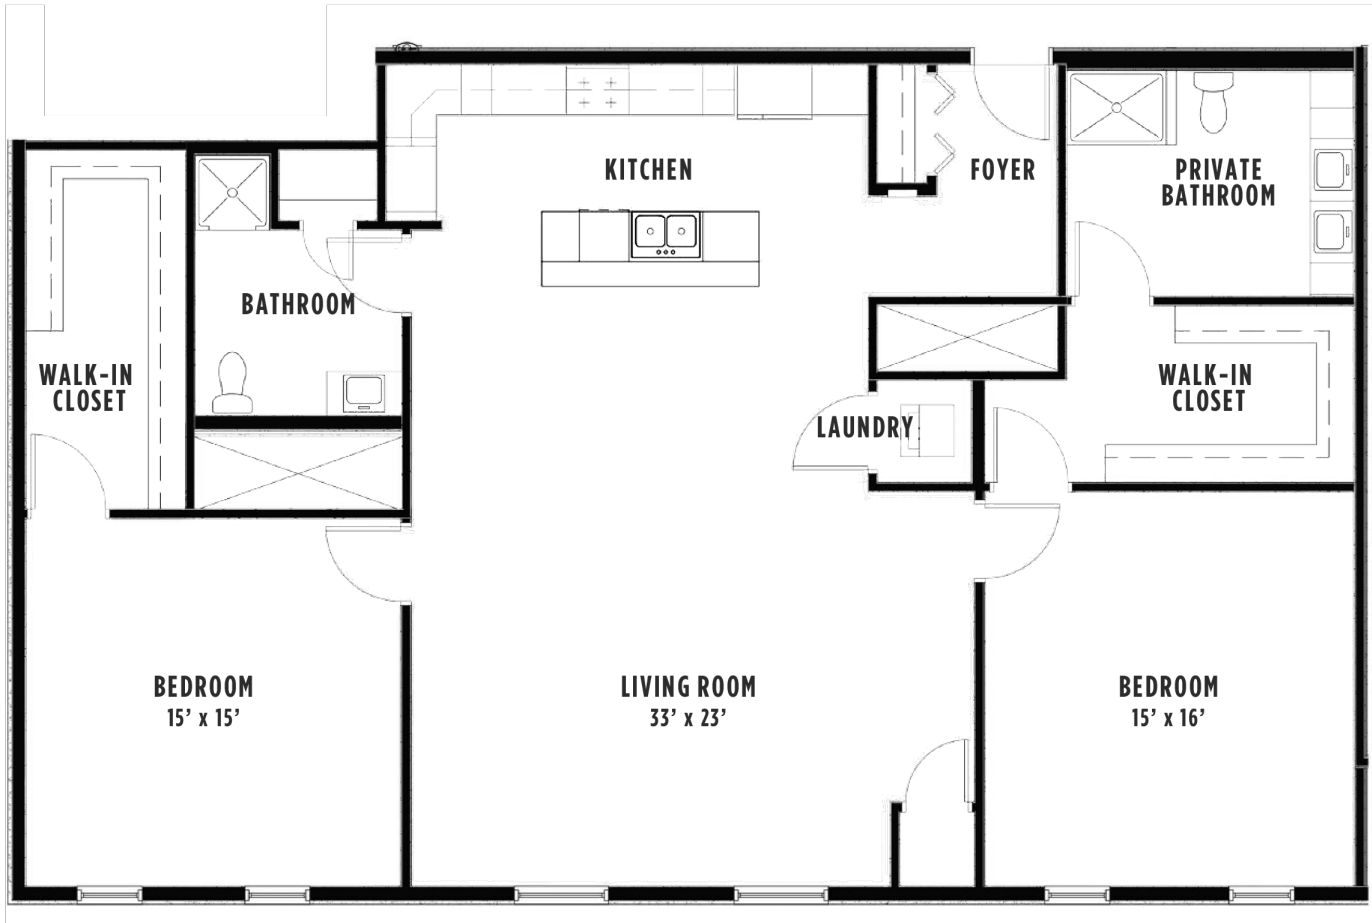

THE EXCHANGE
LUXURY APARTMENTS

SOUTH BUILDING – UNIT 301

1300 SWEET HOME ROAD, AMHERST NY

SOUTH BUILDING
UNIT 301-1,800 SQ. FT.

For leasing information
and availability please call:
716.691.7444

- 2 bedroom / 2 bathroom
- 2 Walk-in closets
- Double vanity in master
- Modern kitchen with island
- Beverage center in island
- White quartz countertop
- Stainless steel appliances
- Custom maple cabinets
- Open floor plan
- Laundry in unit
- Corner unit
- 10' ceilings
- Hardwood floors
- Overhead rain shower

UNIVERSITY PLACE

BEVILACQUA
DEVELOPMENT L.P.

All dimensions are approximate and subject to normal construction variances and tolerances. These materials are subject to change without notice and are for marketing purposes only.