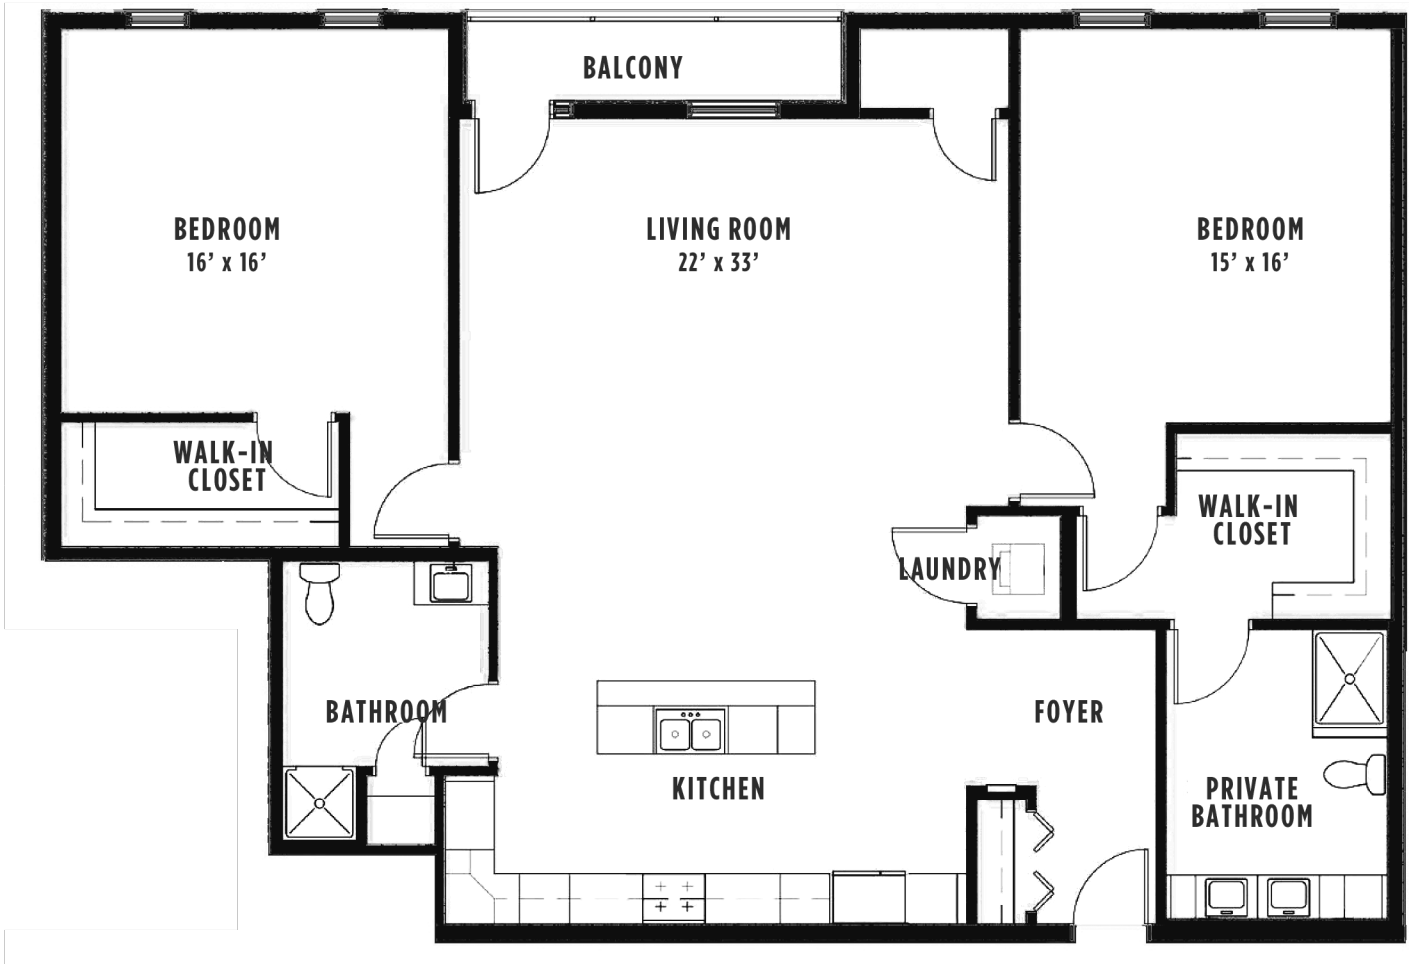

THE EXCHANGE
LUXURY APARTMENTS

SOUTH BUILDING — UNIT 302
1300 SWEET HOME ROAD, AMHERST NY

SOUTH BUILDING
UNIT 302-1,856 SQ. FT.

For leasing information
and availability please call:
716.691.7444

- 2 bedroom / 2 bathroom
- 2 Walk-in closets
- Double vanity in master
- Modern kitchen with island
- Beverage center in island
- White quartz countertop
- Stainless steel appliances
- Custom maple cabinets
- Open floor plan
- Laundry in unit
- Private balcony
- 10' ceilings
- Hardwood floors
- Overhead rain shower

UNIVERSITY PLACE

BEVILACQUA
DEVELOPMENT L.P.

All dimensions are approximate and subject to normal construction variances and tolerances. These materials are subject to change without notice and are for marketing purposes only.