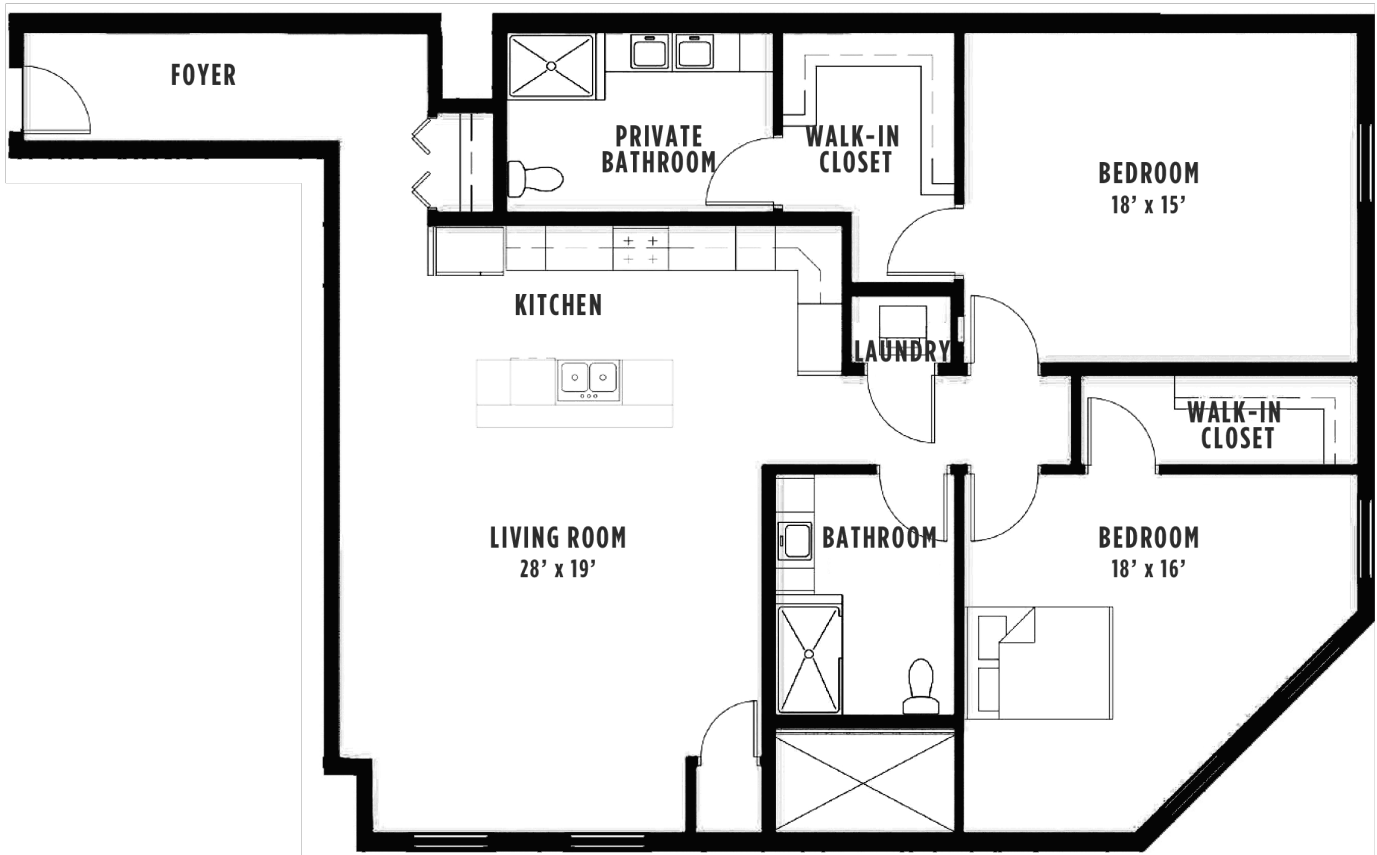

## SOUTH BUILDING – UNIT 305

1300 SWEET HOME ROAD, AMHERST NY

**SOUTH BUILDING**  
UNIT 305-1,669 SQ. FT.

For leasing information  
and availability please call:  
**716.691.7444**

- 2 bedroom / 2 bathroom
- 2 Walk-in closets
- Double vanity in master
- Modern kitchen with island
- Beverage center in island
- White quartz countertop
- Stainless steel appliances
- Custom maple cabinets
- Open floor plan
- Laundry in unit
- Corner unit
- 10' ceilings
- Hardwood floors
- Overhead rain shower

UNIVERSITY PLACE

**BEVILACQUA**  
DEVELOPMENT L.P.

All dimensions are approximate and subject to normal construction variances and tolerances. These materials are subject to change without notice and are for marketing purposes only.