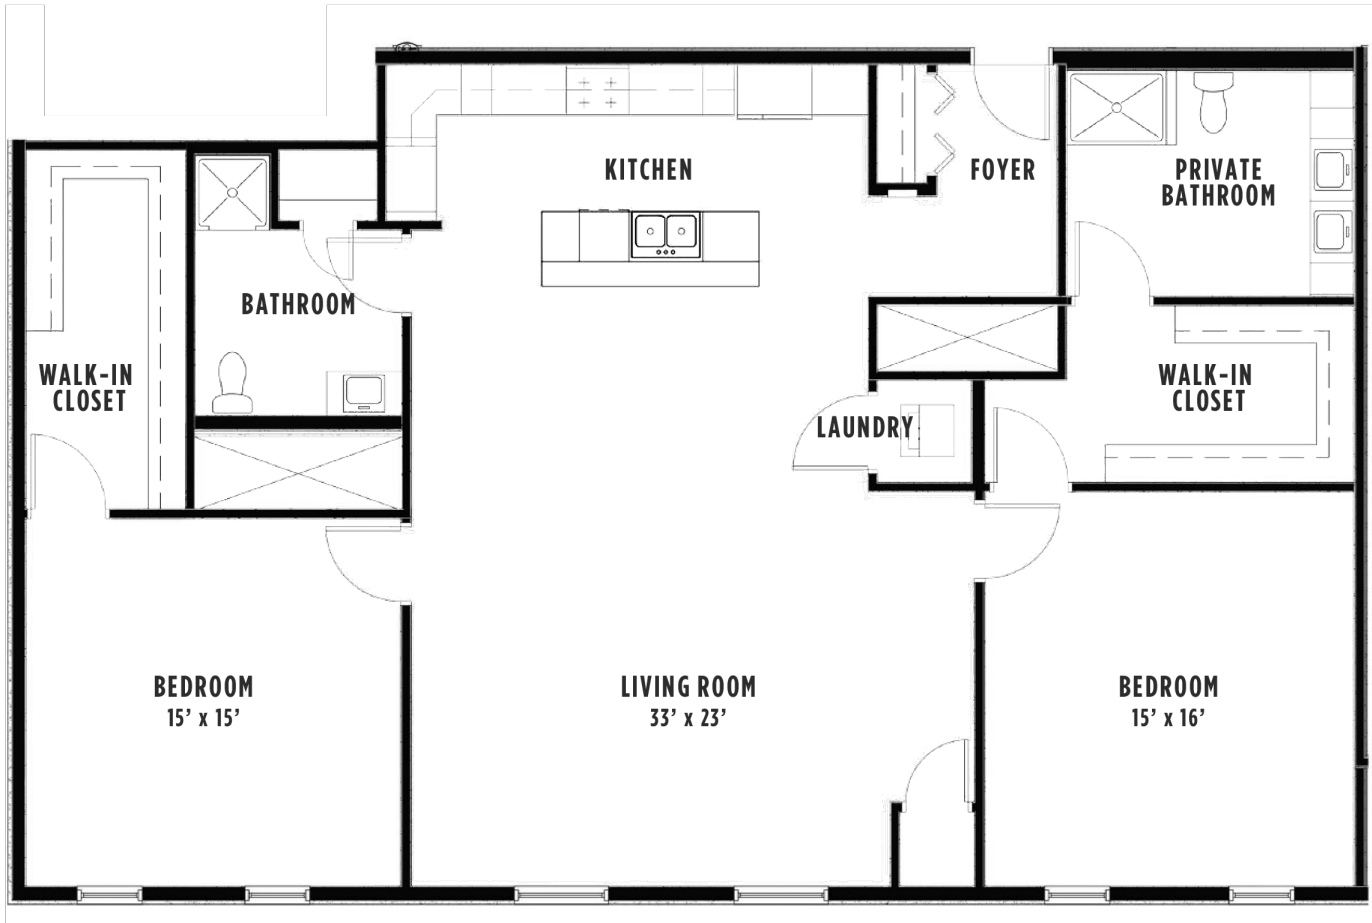

THE EXCHANGE
LUXURY APARTMENTS

SOUTH BUILDING – UNIT 401

1300 SWEET HOME ROAD, AMHERST NY

SOUTH BUILDING UNIT 401-1,800 SQ. FT.

For leasing information
and availability please call:
716.691.7444

- 2 bedroom / 2 bathroom
- 2 Walk-in closets
- Double vanity in master
- Modern kitchen with island
- Beverage center in island
- White quartz countertop
- Stainless steel appliances
- Custom maple cabinets
- Open floor plan
- Laundry in unit
- Corner unit
- 10' ceilings
- Hardwood floors
- Overhead rain shower

UNIVERSITY PLACE

BEVILACQUA
DEVELOPMENT L.P.

All dimensions are approximate and subject to normal construction variances and tolerances. These materials are subject to change without notice and are for marketing purposes only.