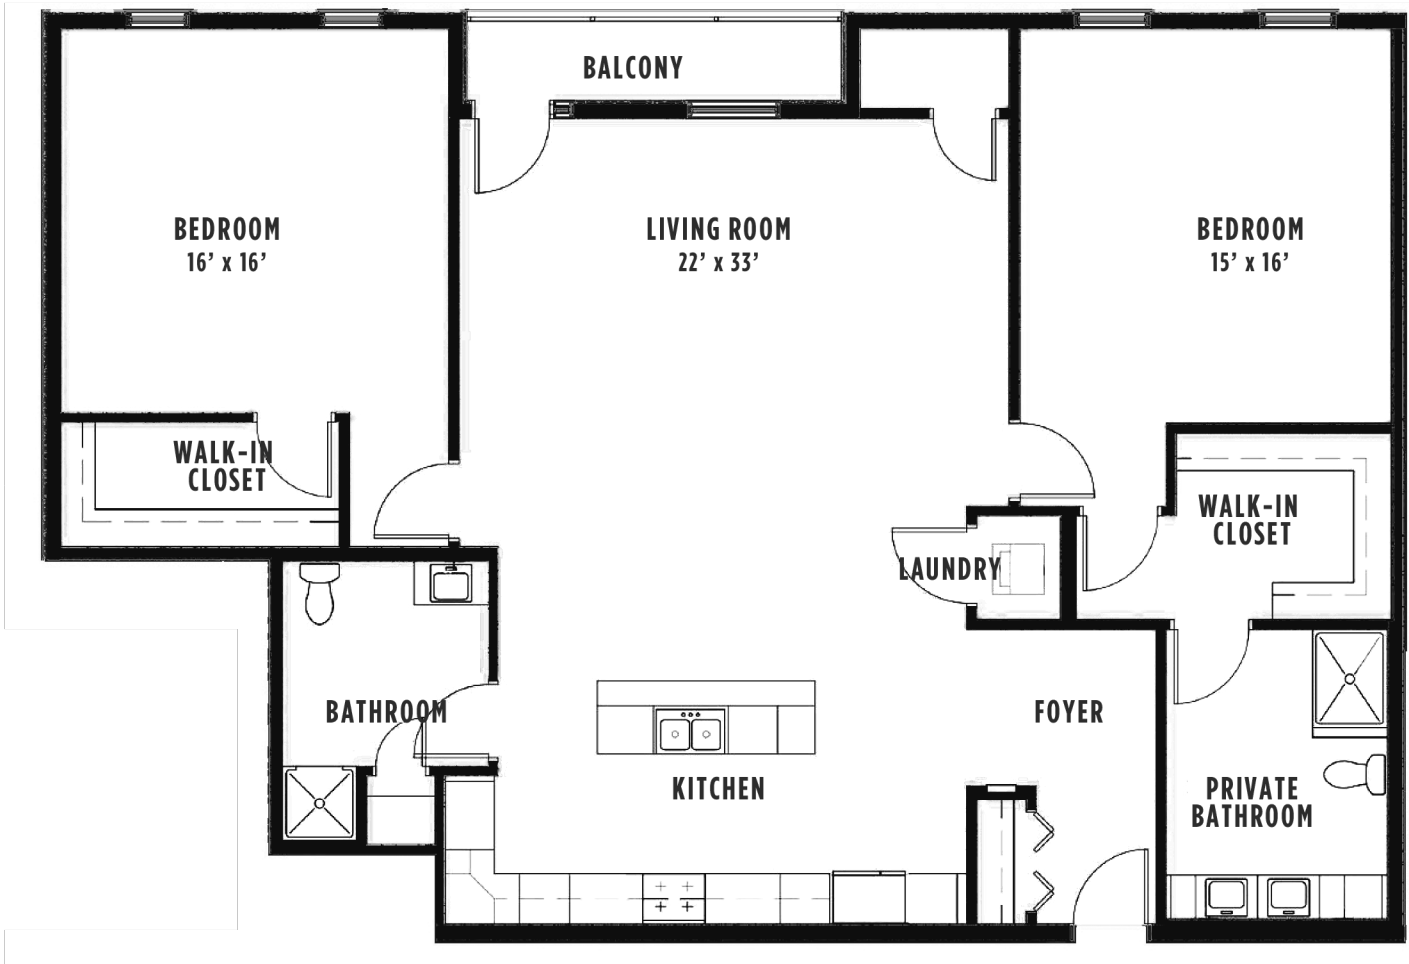

**THE EXCHANGE**  
LUXURY APARTMENTS

**SOUTH BUILDING – UNIT 402**  
1300 SWEET HOME ROAD, AMHERST NY

**SOUTH BUILDING**  
UNIT 402-1,856 SQ. FT.

For leasing information  
and availability please call:  
**716.691.7444**

- 2 bedroom / 2 bathroom
- 2 Walk-in closets
- Double vanity in master
- Modern kitchen with island
- Beverage center in island
- White quartz countertop
- Stainless steel appliances
- Custom maple cabinets
- Open floor plan
- Laundry in unit
- Private balcony
- 10' ceilings
- Hardwood floors
- Overhead rain shower

UNIVERSITY PLACE

**BEVILACQUA**  
DEVELOPMENT L.P.

All dimensions are approximate and subject to normal construction variances and tolerances. These materials are subject to change without notice and are for marketing purposes only.