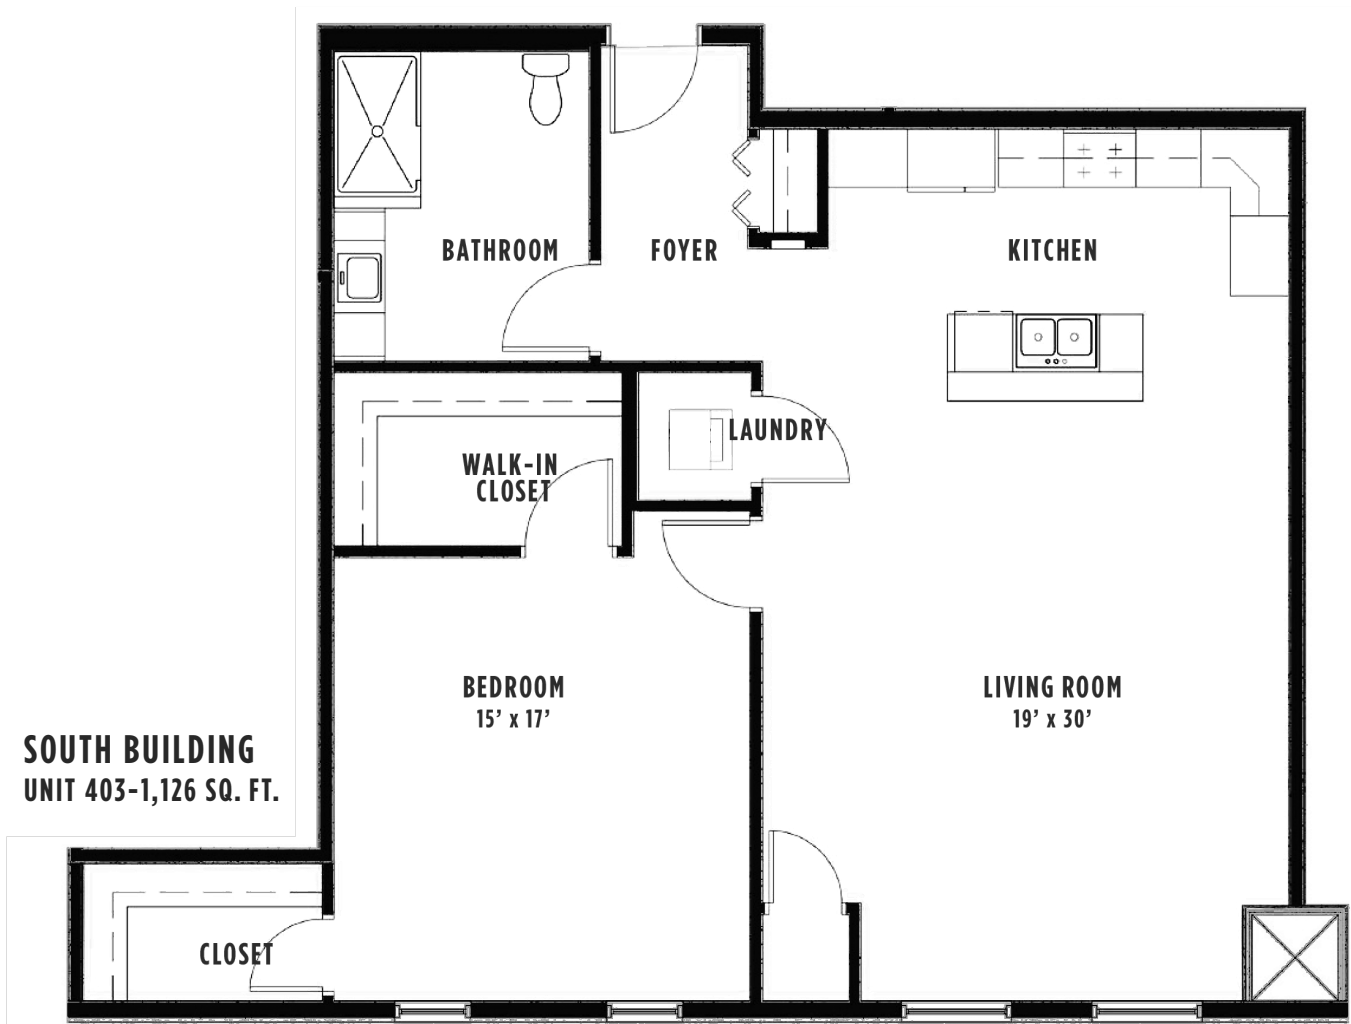

THE EXCHANGE
LUXURY APARTMENTS

SOUTH BUILDING – UNIT 403

1300 SWEET HOME ROAD, AMHERST NY

For leasing information
and availability please call:
716.691.7444

- 1 bedroom / 1 bathroom
- 2 Walk-in closets
- Double vanity in master
- Modern kitchen with island
- White quartz countertop
- Stainless steel appliances
- Custom maple cabinets
- Open floor plan
- Laundry in unit
- Beverage center in island
- Interior unit
- 10' ceilings
- Hardwood floors
- Overhead rain shower

UNIVERSITY PLACE

BEVILACQUA
DEVELOPMENT L.P.

All dimensions are approximate and subject to normal construction variances and tolerances. These materials are subject to change without notice and are for marketing purposes only.