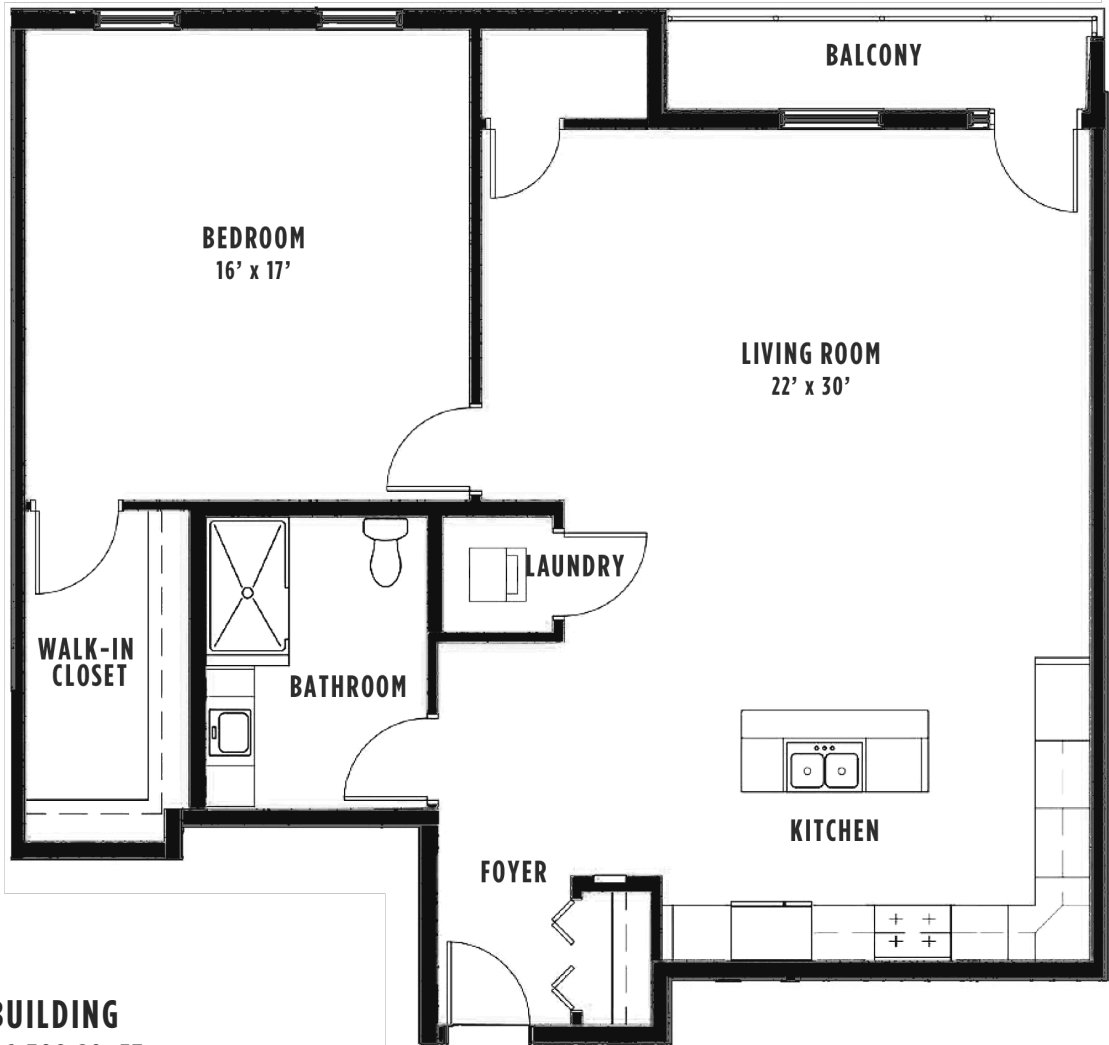

**THE EXCHANGE**  
LUXURY APARTMENTS

**SOUTH BUILDING – UNIT 404**  
1300 SWEET HOME ROAD, AMHERST NY

**SOUTH BUILDING**  
UNIT 404-1,308 SQ. FT.

For leasing information  
and availability please call:  
**716.691.7444**

- 1 bedroom / 1 bathroom
- 1 Walk-in closet
- Double vanity in master
- Modern kitchen with island
- Beverage center in island
- White quartz countertop
- Stainless steel appliances
- Custom maple cabinets
- Open floor plan
- Laundry in unit
- Private balcony
- 10' ceilings
- Hardwood floors
- Overhead rain shower

UNIVERSITY PLACE

**BEVILACQUA**  
DEVELOPMENT L.P.

All dimensions are approximate and subject to normal construction variances and tolerances. These materials are subject to change without notice and are for marketing purposes only.