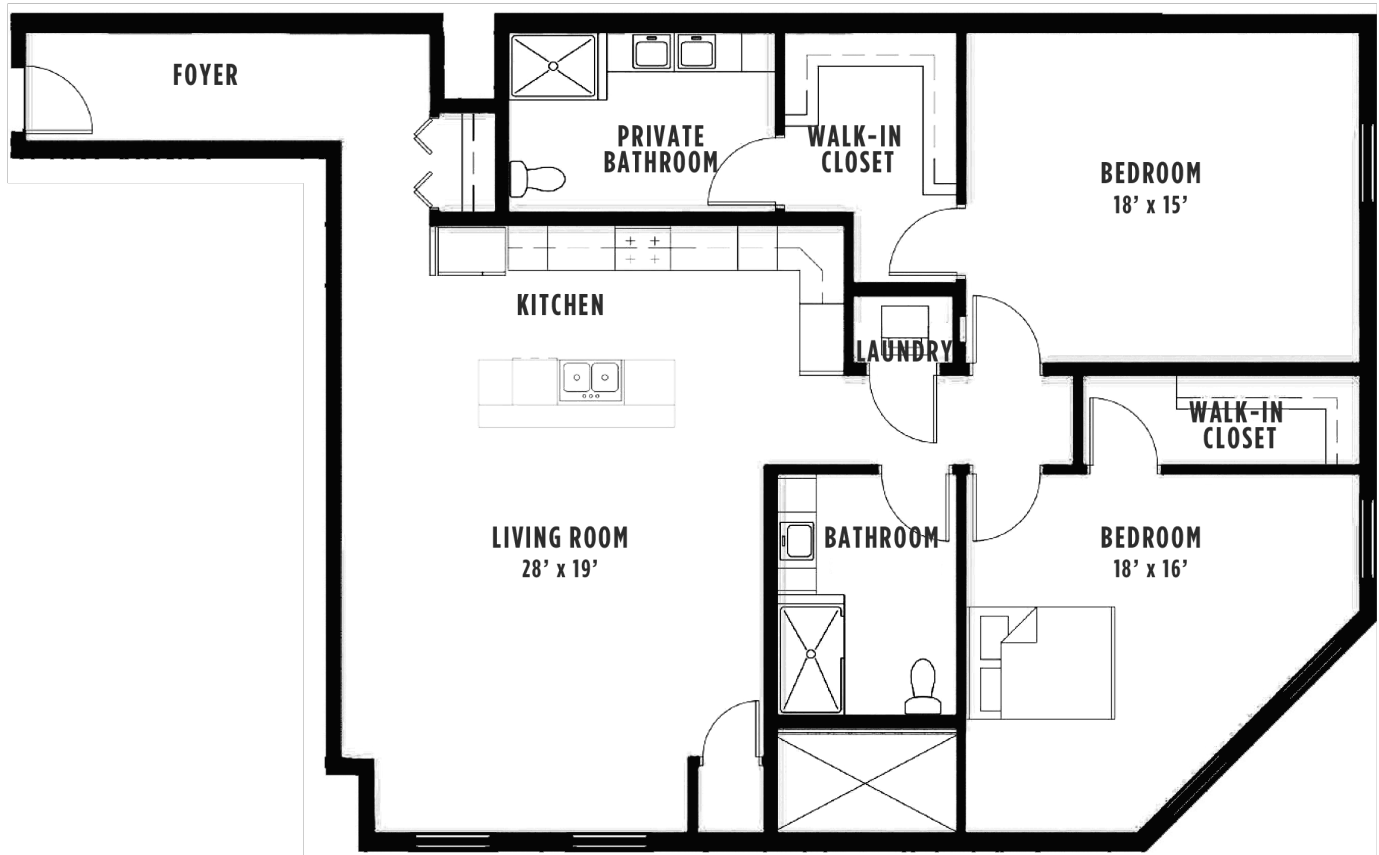

THE EXCHANGE
LUXURY APARTMENTS

SOUTH BUILDING – UNIT 405

1300 SWEET HOME ROAD, AMHERST NY

SOUTH BUILDING
UNIT 405-1,669 SQ. FT.

For leasing information
and availability please call:
716.691.7444

- 2 bedroom / 2 bathroom
- 2 Walk-in closets
- Double vanity in master
- Modern kitchen with island
- Beverage center in island
- White quartz countertop
- Stainless steel appliances
- Custom maple cabinets
- Open floor plan
- Laundry in unit
- Corner unit
- 10' ceilings
- Hardwood floors
- Overhead rain shower

UNIVERSITY PLACE

BEVILACQUA
DEVELOPMENT L.P.

All dimensions are approximate and subject to normal construction variances and tolerances. These materials are subject to change without notice and are for marketing purposes only.