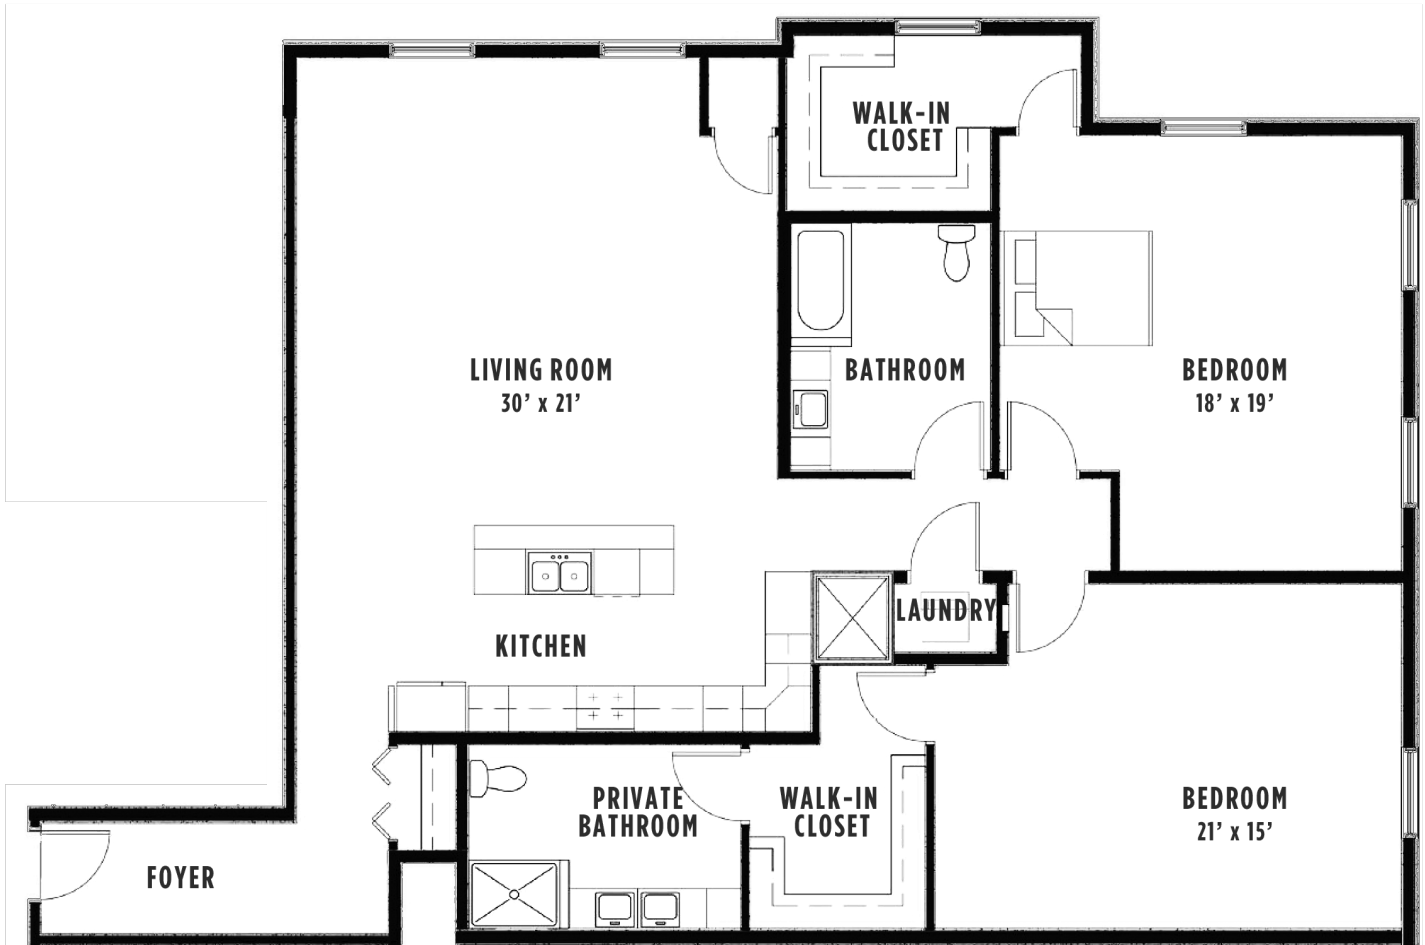

THE EXCHANGE
LUXURY APARTMENTS

SOUTH BUILDING – UNIT 406

1300 SWEET HOME ROAD, AMHERST NY

SOUTH BUILDING
UNIT 406-1,950 SQ. FT.

For leasing information
and availability please call:
716.691.7444

- 2 bedroom / 2 bathroom
- 2 Walk-in closets
- Double vanity in master
- Modern kitchen with island
- Beverage center in island
- White quartz countertop
- Stainless steel appliances
- Custom maple cabinets
- Open floor plan
- Laundry in unit
- Corner unit
- 10' ceilings
- Hardwood floors
- Overhead rain shower

UNIVERSITY PLACE

BEVILACQUA
DEVELOPMENT L.P.

All dimensions are approximate and subject to normal construction variances and tolerances. These materials are subject to change without notice and are for marketing purposes only.